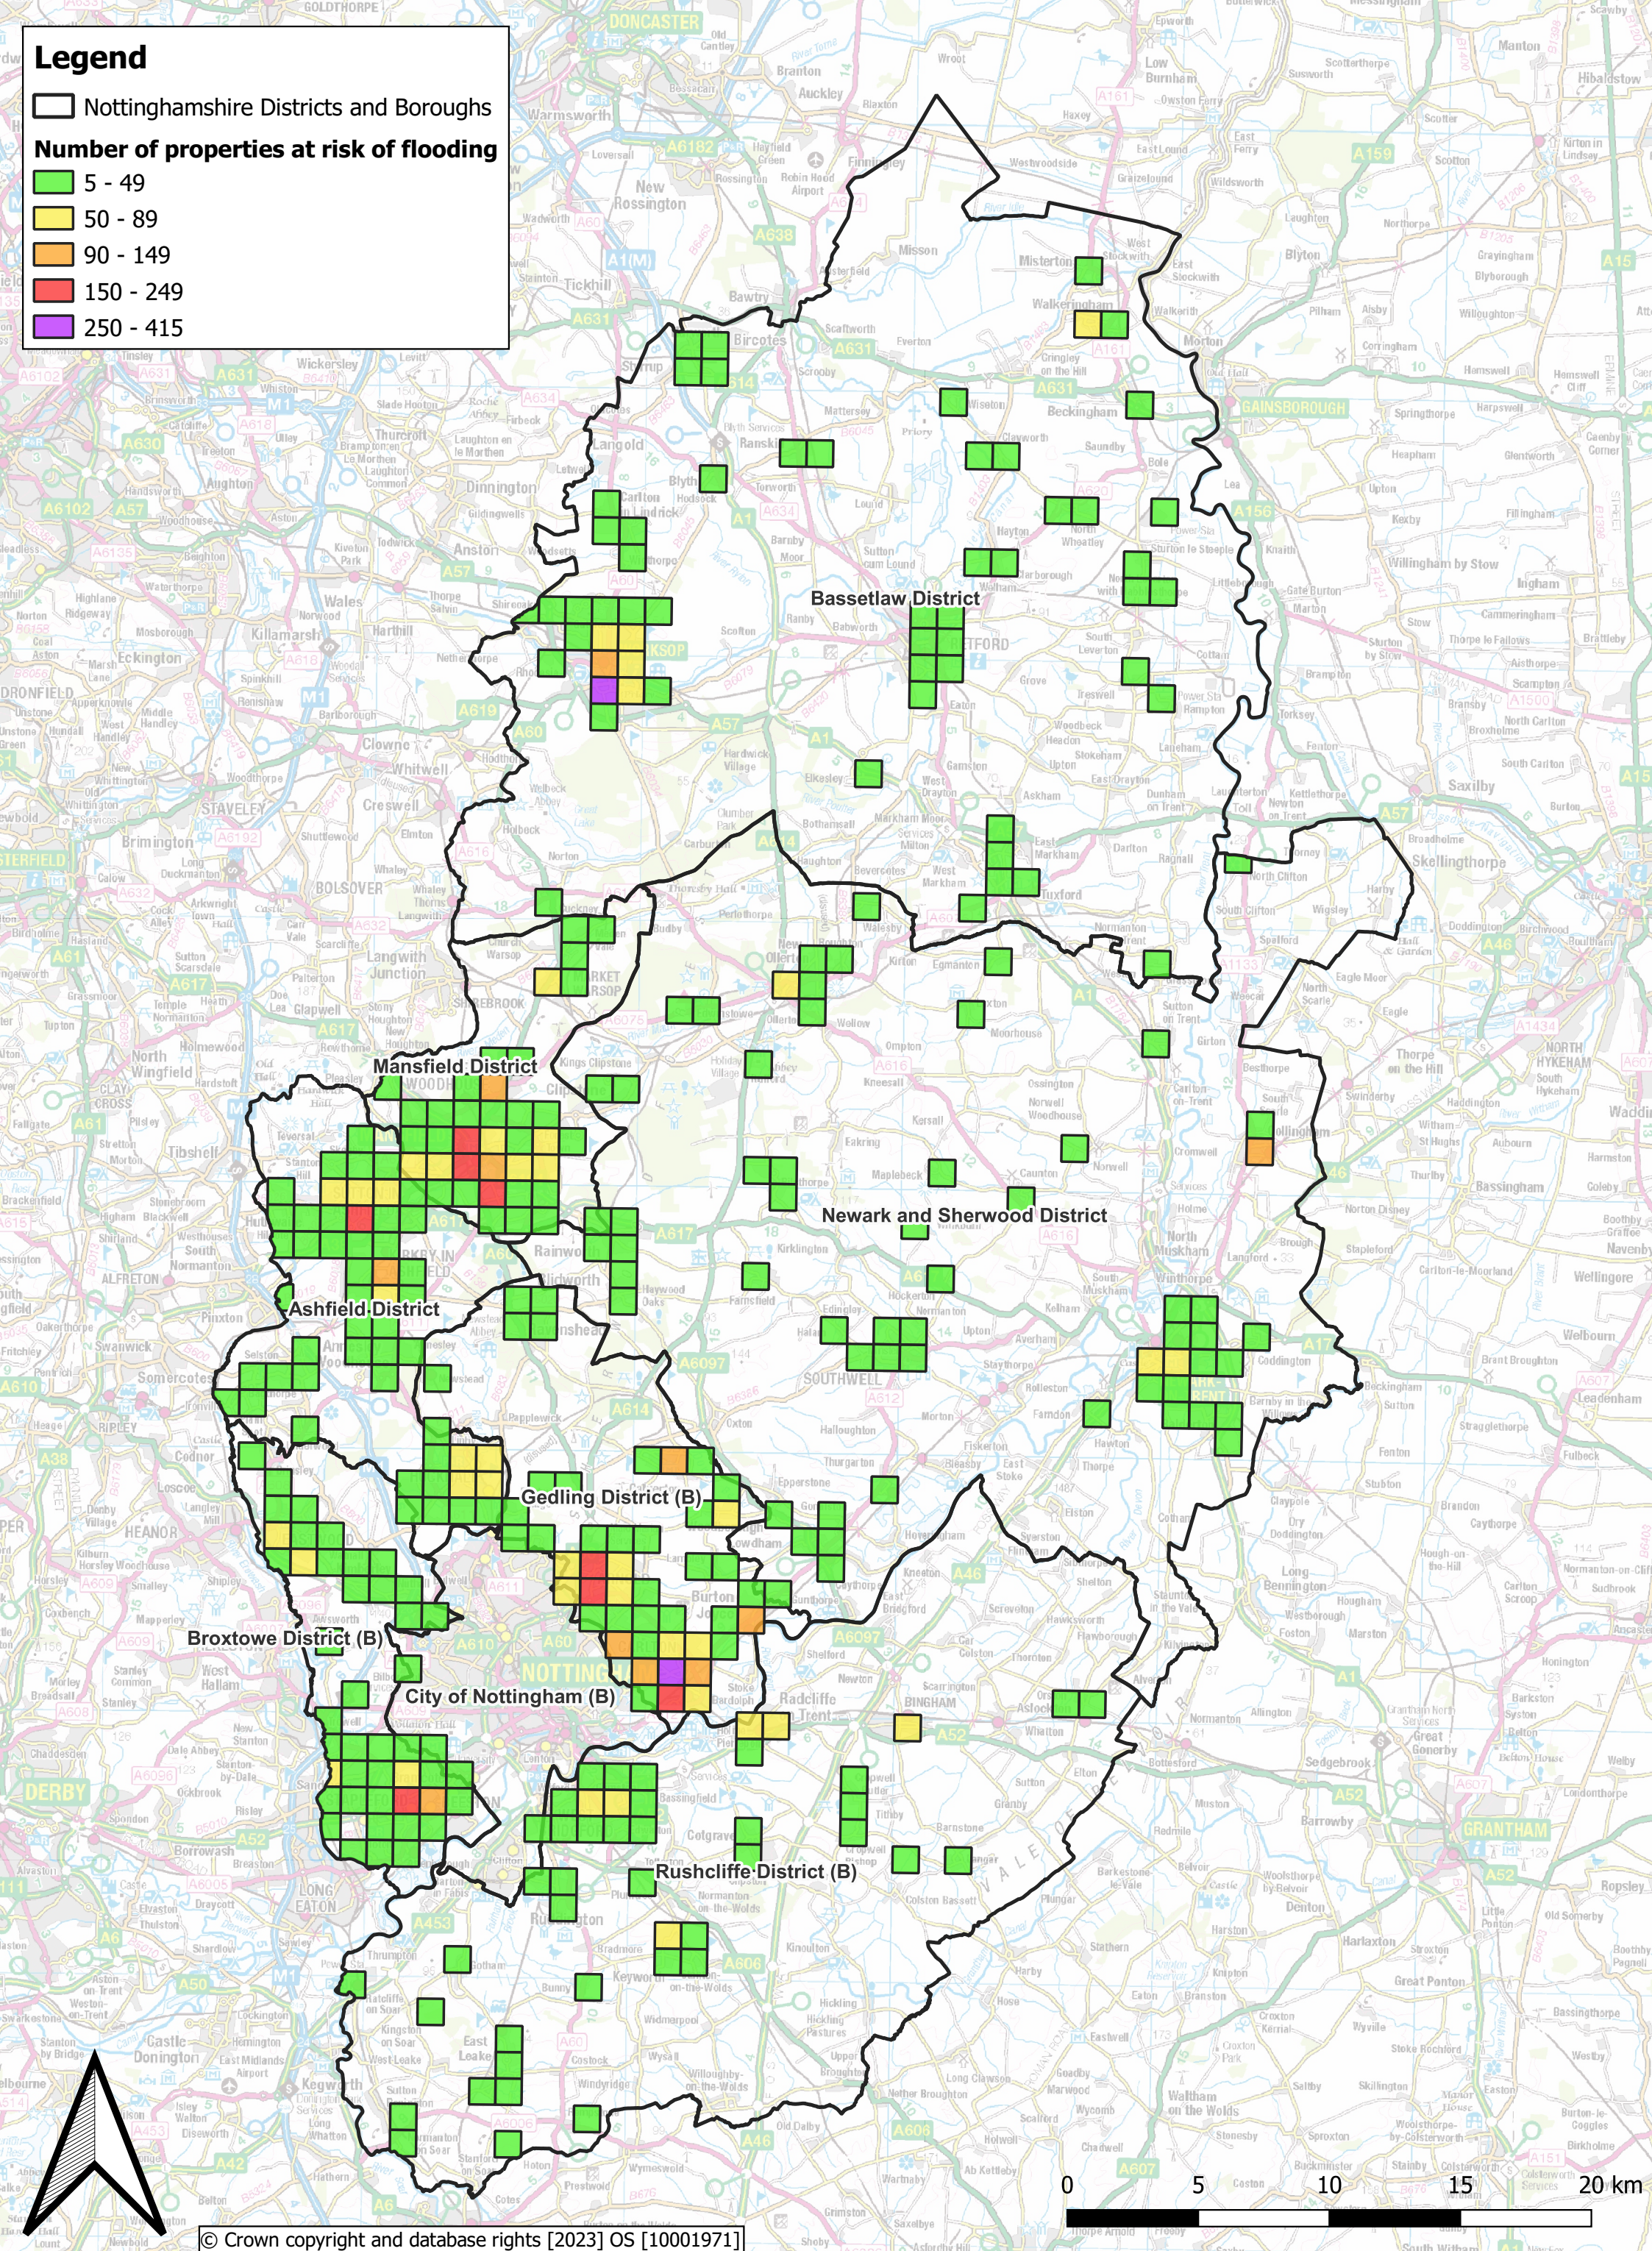

Legend

Nottinghamshire Districts and Boroughs

Number of properties at risk of flooding

- 5 - 49
- 50 - 89
- 90 - 149
- 150 - 249
- 250 - 415

© Crown copyright and database rights [2023] OS [10001971]