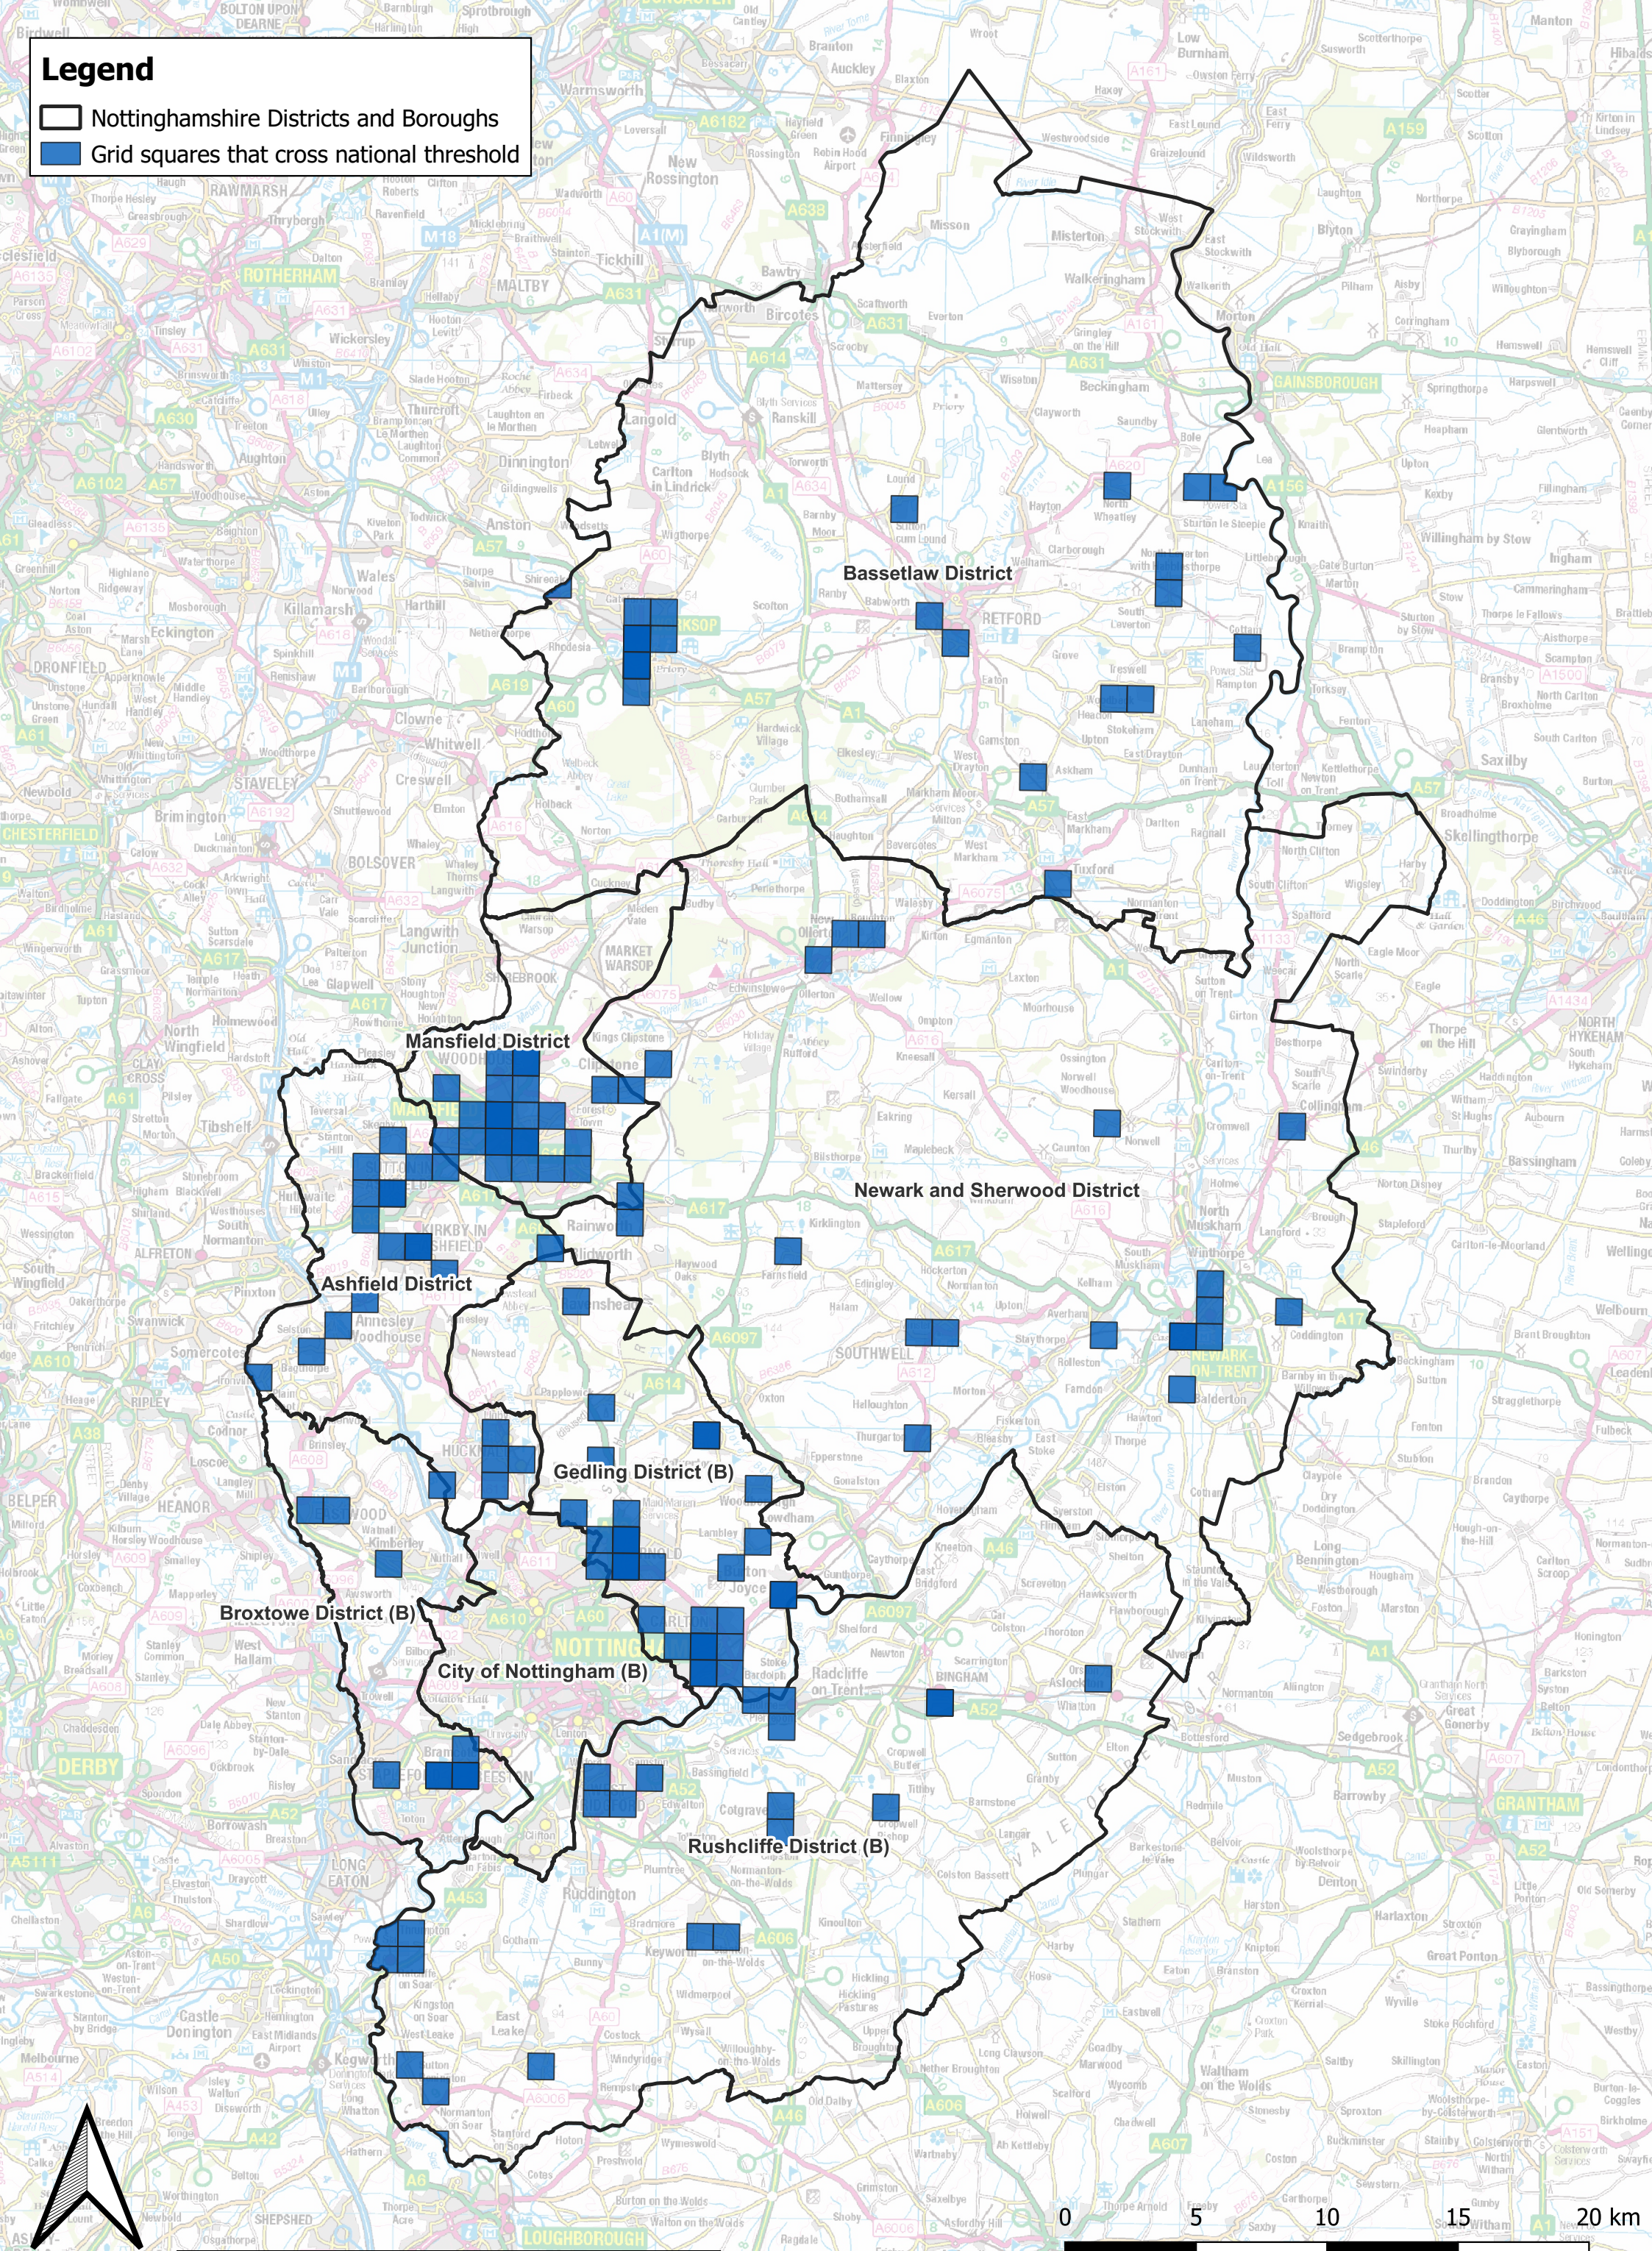

Legend

- Nottinghamshire Districts and Boroughs
- Grid squares that cross national threshold

© Crown copyright and database rights [2023] OS [10001971]

**Nottinghamshire
County Council**

Nottinghamshire PFRA
Cluster analysis to show areas where flood risk is an issue
Scale: 1:350000 Date: 19/01/2023