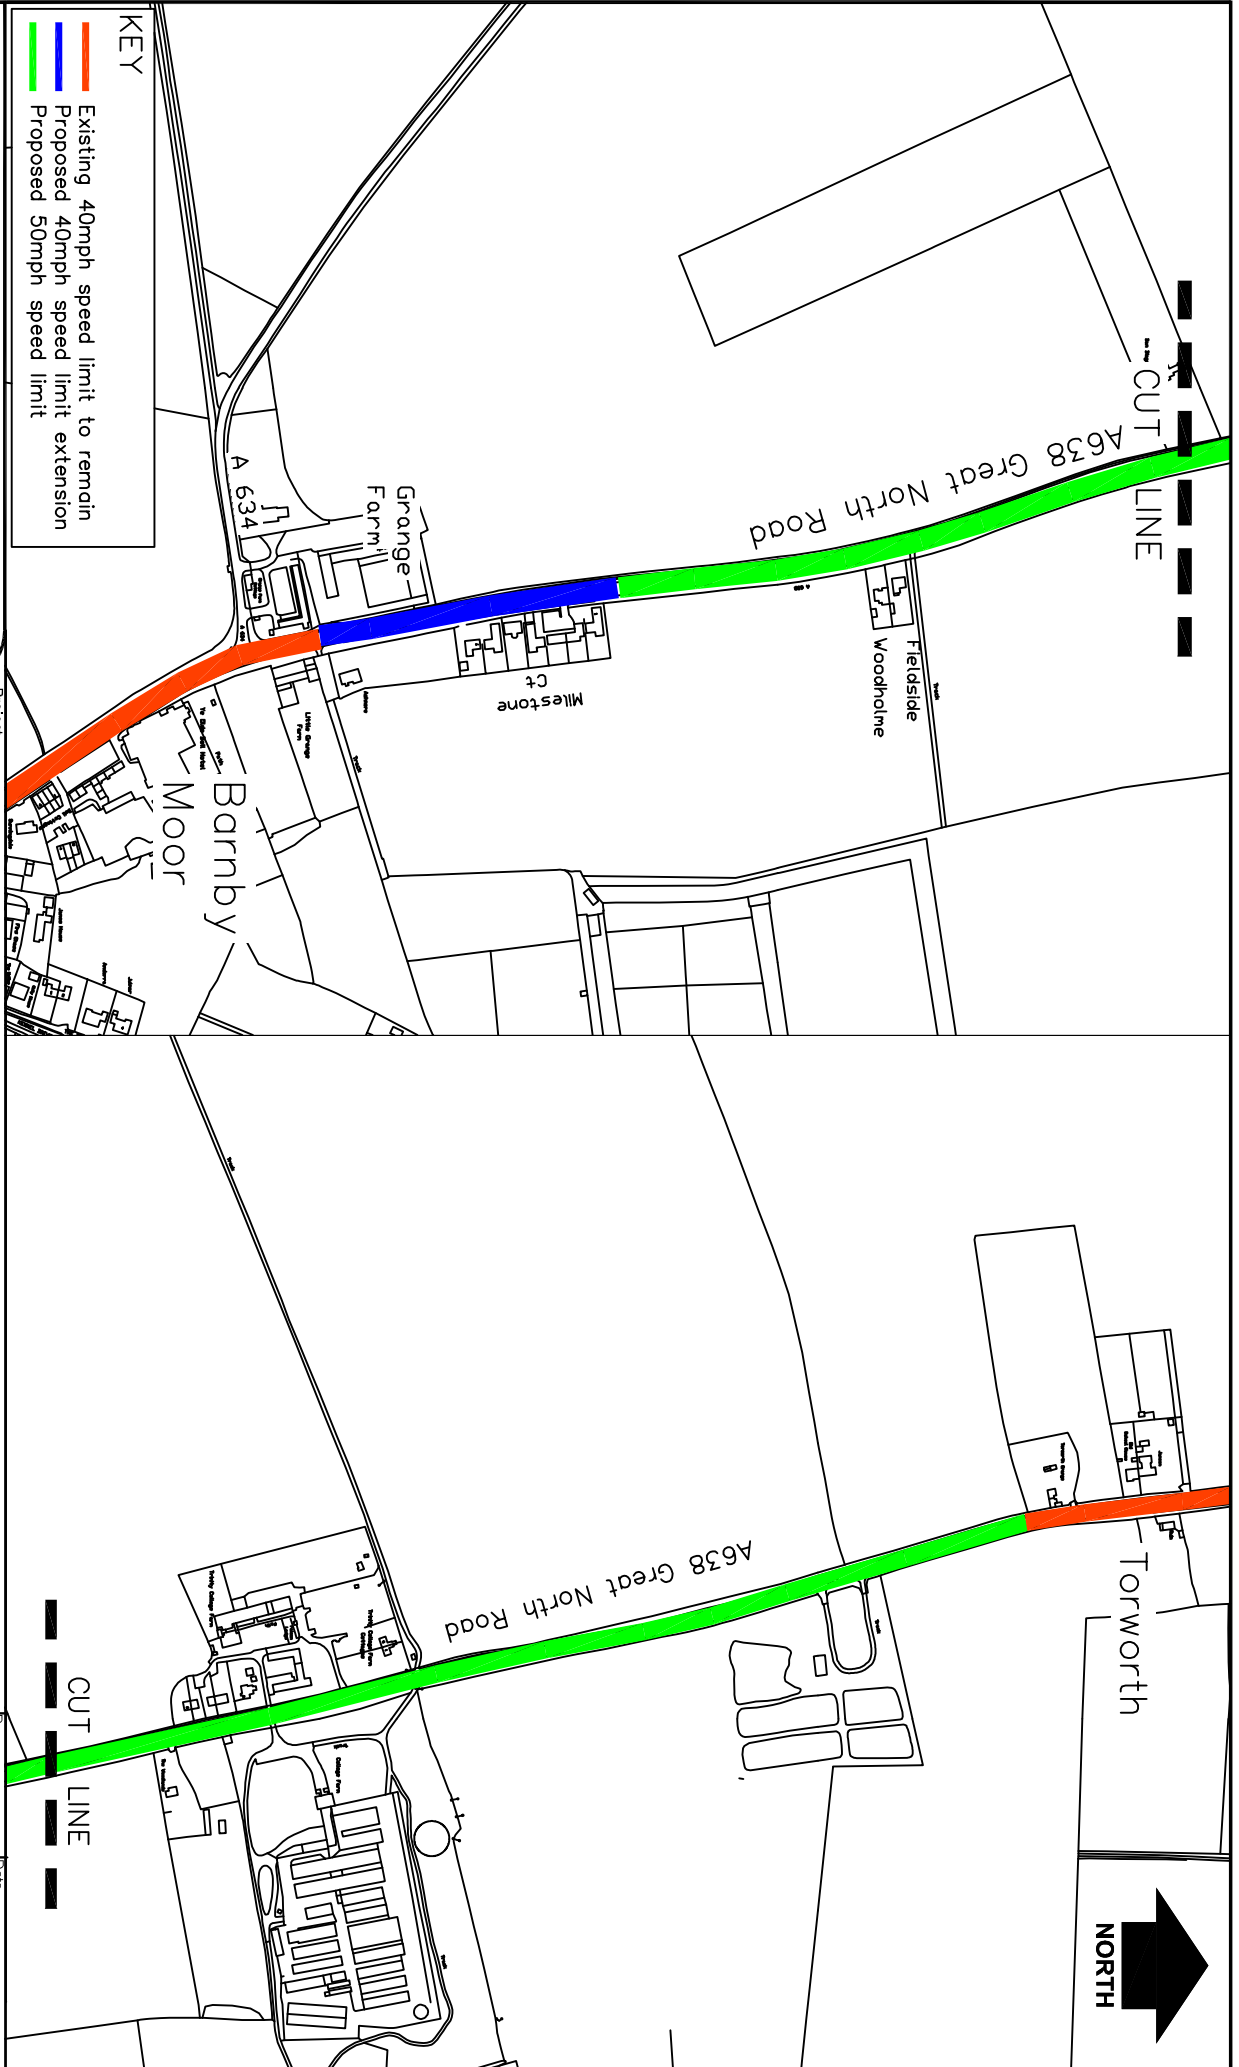

CUT LINE

KEY

- Existing 40mph speed limit to remain
- Proposed 40mph speed limit extension
- Proposed 50mph speed limit

VIA in partnership with

Nottinghamshire County Council

Blissthorpe Depot, Blissthorpe Business Park, Blissthorpe,
Nottinghamshire NG22 8ST
www.viam.co.uk Tel 01623 873873

Project		40mph & 50mph speed limits A638 Gt North Road Barnby Moor/Torworth	
Status		Public consultation	
Title		H/DAS/2500/1	
Drawing No.		H/DAS/2500/1	
Project No.		HW10238	
Drawn	DAS	Date	Sept 17
Chk'd	JAB	Date	Sept 17
Auth	HRN	Traced	
Rev		Scale	NTS