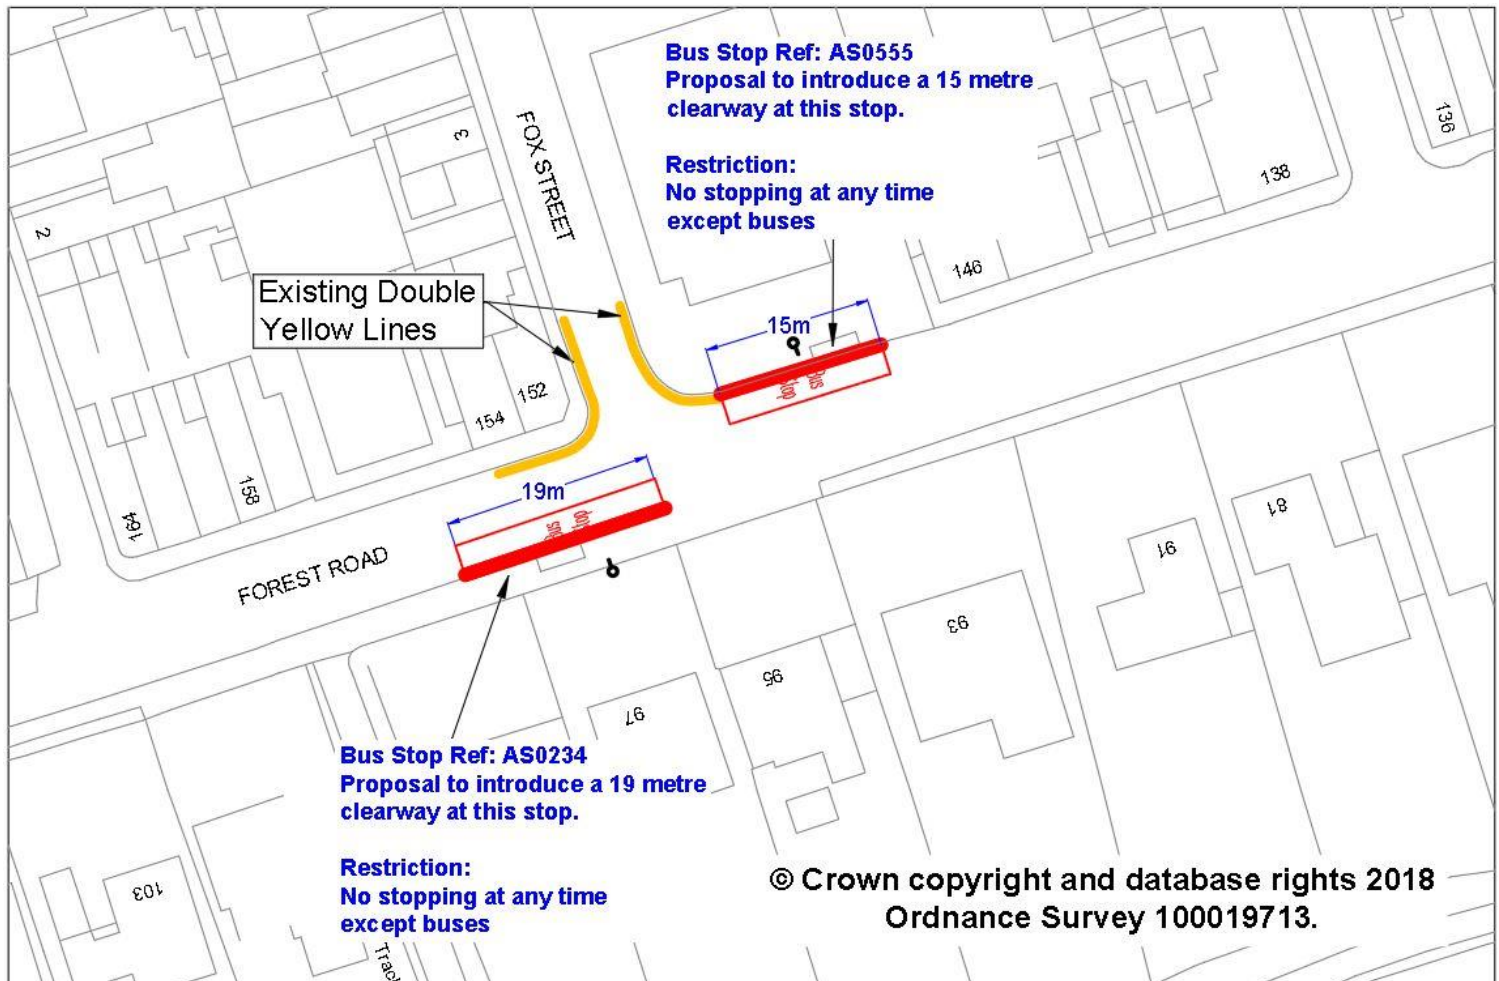

Forest Road, Annesley Woodhouse – Bus Stop Clearways

No stopping at any time, except buses

(Bus Stop Refs: AS0234 and AS0555)

Nottinghamshire County Council is proposing to introduce two bus stop clearways on Forest Road, Annesley Woodhouse. The clearways would prohibit stopping by all vehicles, except buses and would be in force at all times. The clearways would be identified by new road markings and signage on the existing bus stop posts.

Written comments/objections must be received by **27th April 2018**.

The restrictions are being introduced to allow the buses unobstructed access to the bus stops.

**Improvements Manager
Via East Midlands Ltd
County Hall,
West Bridgford,
Nottingham
NG2 7QP**