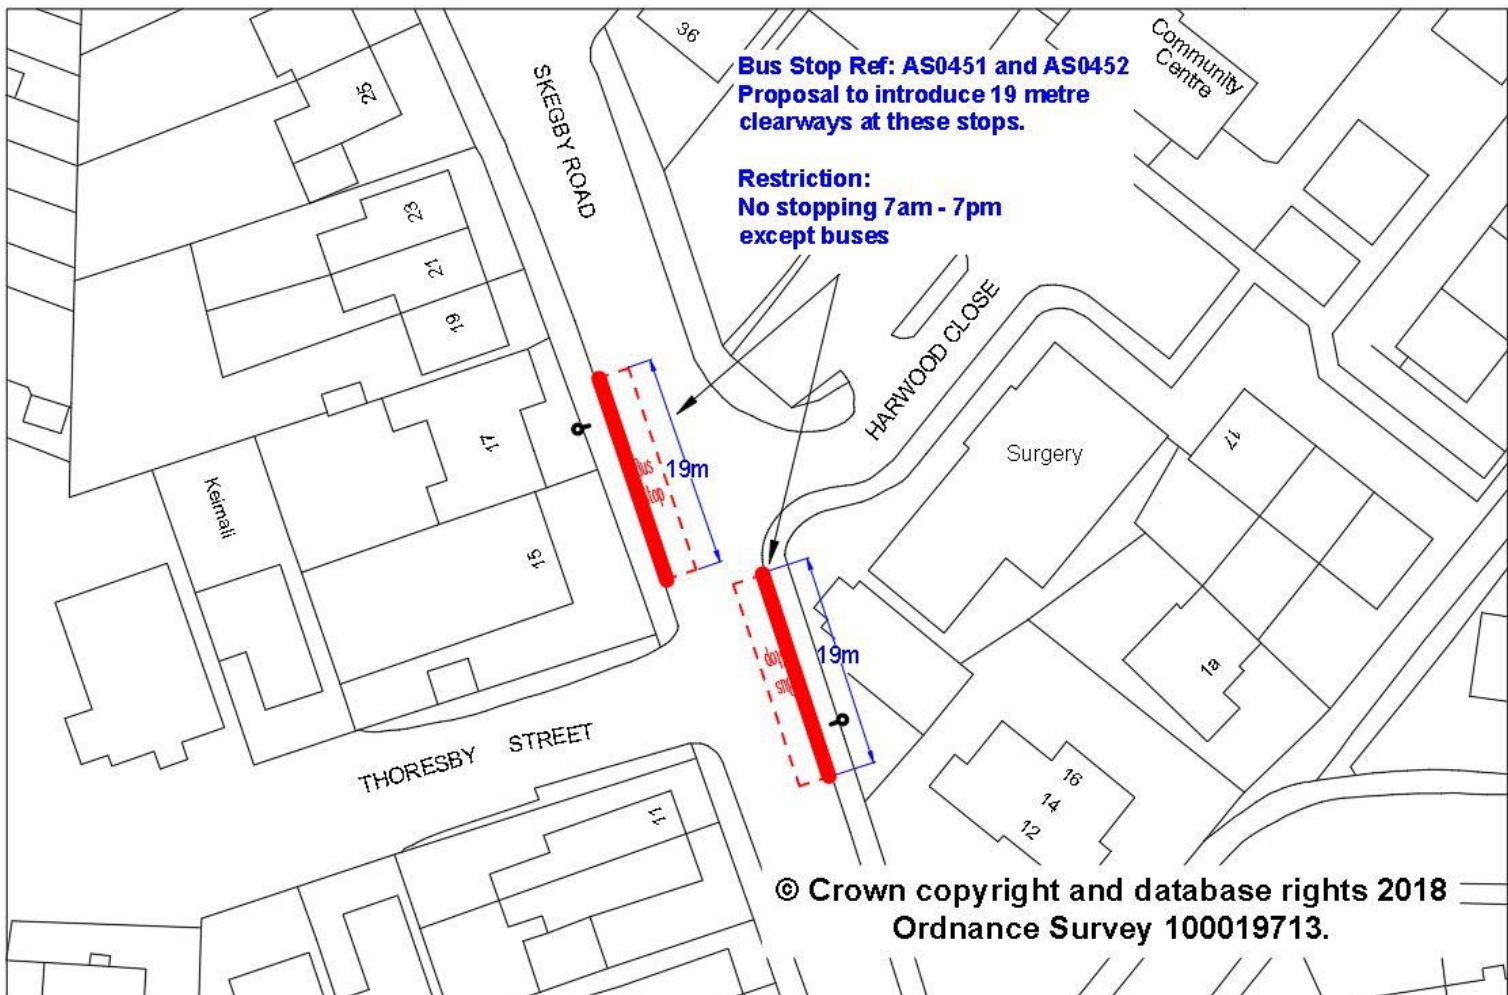

Skegby Road, Sutton-in-Ashfield – Bus Stop Clearways
No stopping 7am to 7pm, except buses
(Bus Stop Refs: AS0451 and AS0452)

Nottinghamshire County Council is proposing to introduce two bus stop clearways on Skegby Road, Sutton-in-Ashfield. The clearways would prohibit stopping by all vehicles, except buses and would be in force on all days between the hours of 7am and 7pm. The clearways would be identified by new road markings and signage on the existing bus stop posts.

Written comments/objections must be received by **27th April 2018**.

The restrictions are being introduced to allow the buses unobstructed access to the bus stops.

Improvements Manager
Via East Midlands Ltd
County Hall,
West Bridgford,
Nottingham
NG2 7QP