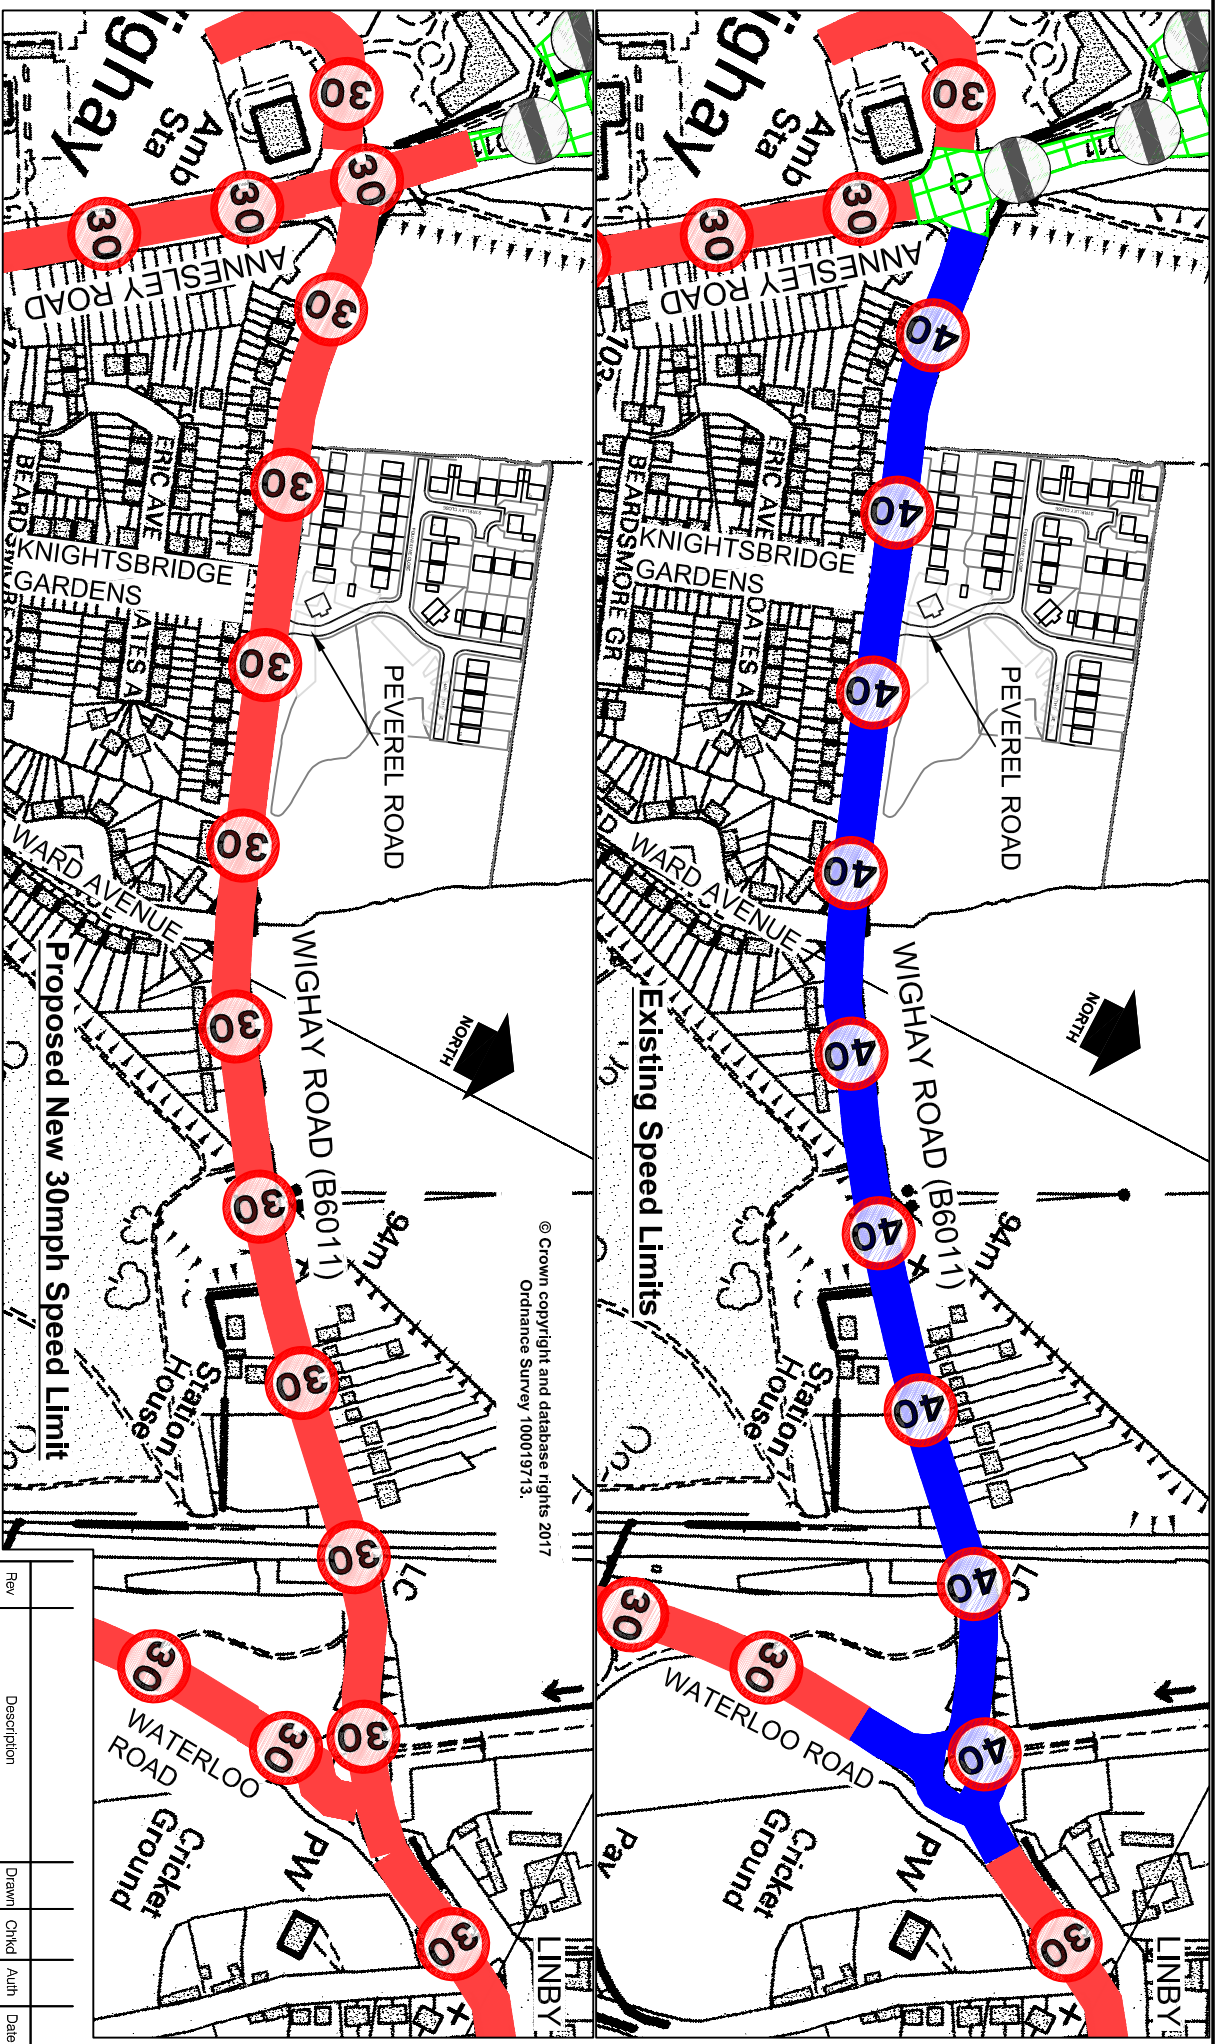

In partnership with
**Nottinghamshire
County Council**

www.viam.co.uk Tel 01623 873873
Blisshope Depot, Blisshope Business Park, Blisshope,
Nottinghamshire NG22 8ST

© Crown copyright and database rights 2017
Ordnance Survey 100019713.

Rev	Description	Drawn	Checked	Date
		J.A.B.	H.N.	July 17
				July 17

Project: Wighay Road, Hucknall/Linby Proposed 30mph Speed Limit

Status:

Project No.:

HW/10283

Title:

Plan Layout

Drawing No.:

H/04078/2506/01

A4