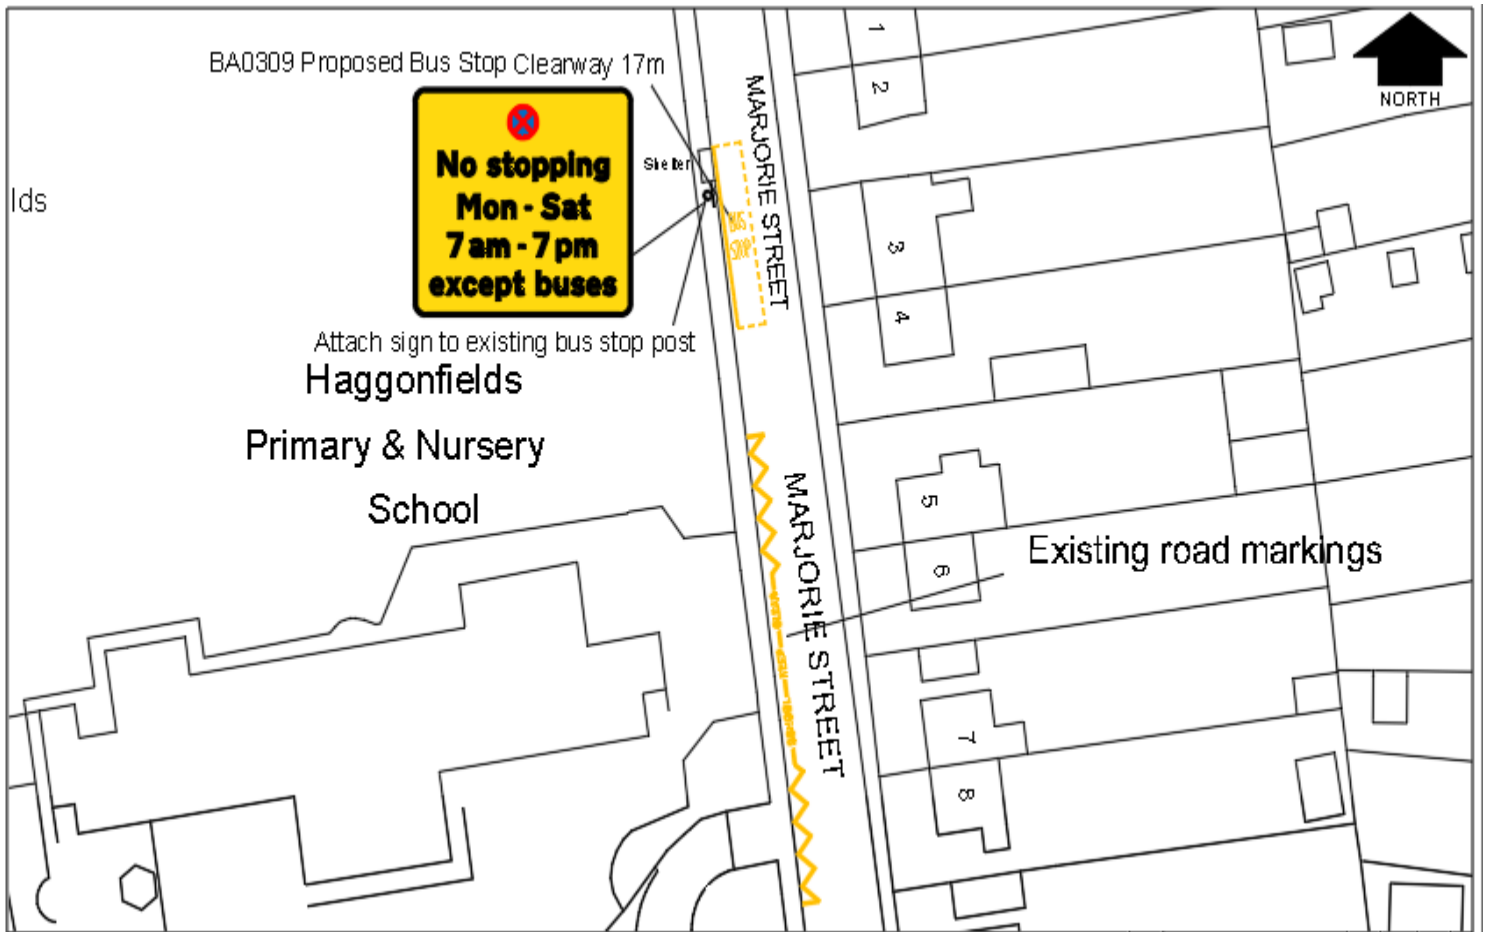

**Bus Stop Clearway – Marjorie Street, Rhodesia
(BA0309)
No stopping 7am – 7pm Mon - Sat, except buses.**

The County Council is to install a new bus stop clearway marking and sign on Marjorie Street opposite Haggonfields Primary & Nursery School. The clearway would prohibit stopping by all vehicles, except buses and would be in force 7am to 7pm Monday to Saturday. The location of the new marking is shown on the drawing below.

The clearway will help to ensure that the bus has unobstructed access to the raised kerbs allowing wheelchair users, the elderly and parents with pushchairs, level access onto and off the bus. A correctly aligned bus will not block the road for other road users and will help ease congestion. While the new bus stop clearway is being installed the school keep clear marking will also be relined.