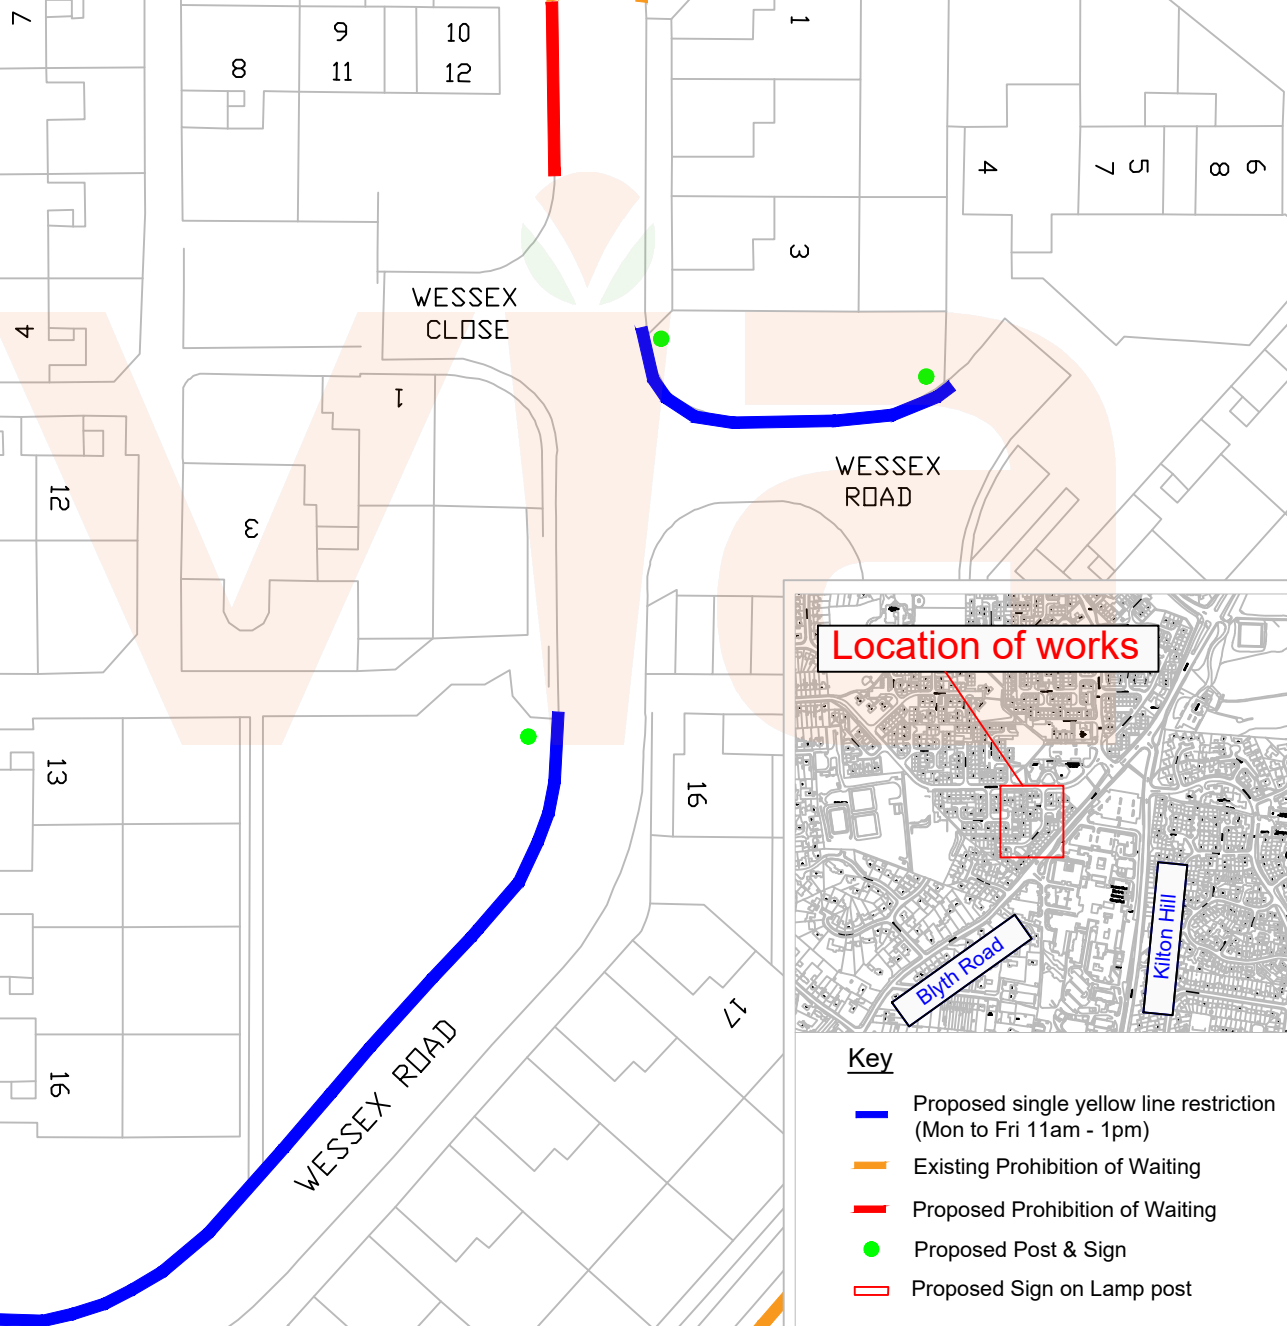

WINGFIELD AVENUE

Location of works

1. **Key**
2. Proposed single yellow line restriction (Mon to Fri 11am - 1pm)
   - Existing Prohibition of Waiting
   - Proposed Prohibition of Waiting
   - Proposed Post & Sign
   - Proposed Sign on Lamp post

© Crown copyright and database rights 2020
Ordnance Survey 100019713.

Rev.	Description	Drawn	Ch'kd	Auth	Date
		GC			Feb '20
		JB			Feb '20
		HN			

Project		Bassetlaw Hospital Area		Drawn	GC	Date	Feb '20
Status	Project No.	Advert HW30588		Ch'kd	JB	Date	Feb '20
Drawing Title	Wessex Road and Wingfield Ave					Scale	NTS
Drawing No.	H/GC/3346/04					Rev.	0

via in partnership with
Nottinghamshire County Council
www.viaem.co.uk Tel 0115 804 2100
Bilsthorpe Depot, Bilsthorpe Business Park, Bilsthorpe, Nottinghamshire, NG22 8ST