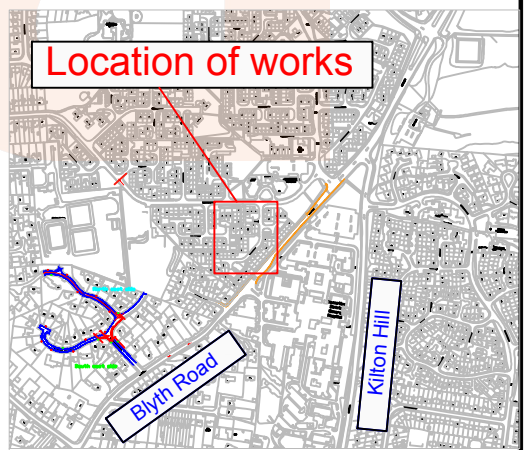

WINGFIELD AVENUE

7

8

9

11

10

12

1

4

5

6

WESSEX CLOSE

WESSEX ROAD

4

1

12

3

13

16

16

17

WESSEX ROAD

Location of works

Blyth Road

Kilton Hill

Key

- Proposed single yellow line restriction (Mon to Fri 11am - 1pm)
- Existing Prohibition of Waiting
- Proposed Prohibition of Waiting
- Proposed Post & Sign
- Proposed Sign on Lamp post

© Crown copyright and database rights 2020
Ordnance Survey 100019713.

Rev.	Description	Drawn	Ch'kd	Auth	Date
		GC			June '20
		JB			June '20
		HN			

Project		Bassetlaw Hospital Area		Drawn	GC	Date	June '20
Status	Advert	Project No.	HW30588	Ch'kd	JB	Date	June '20
Drawing Title	Wessex Road and Wingfield Ave					Scale	NTS
Drawing No.	H/GC/3346/04					Rev.	0

via in partnership with
Nottinghamshire County Council
www.viaem.co.uk Tel 0115 804 2100
Bilsthorpe Depot, Bilsthorpe Business Park, Bilsthorpe, Nottinghamshire, NG22 8ST