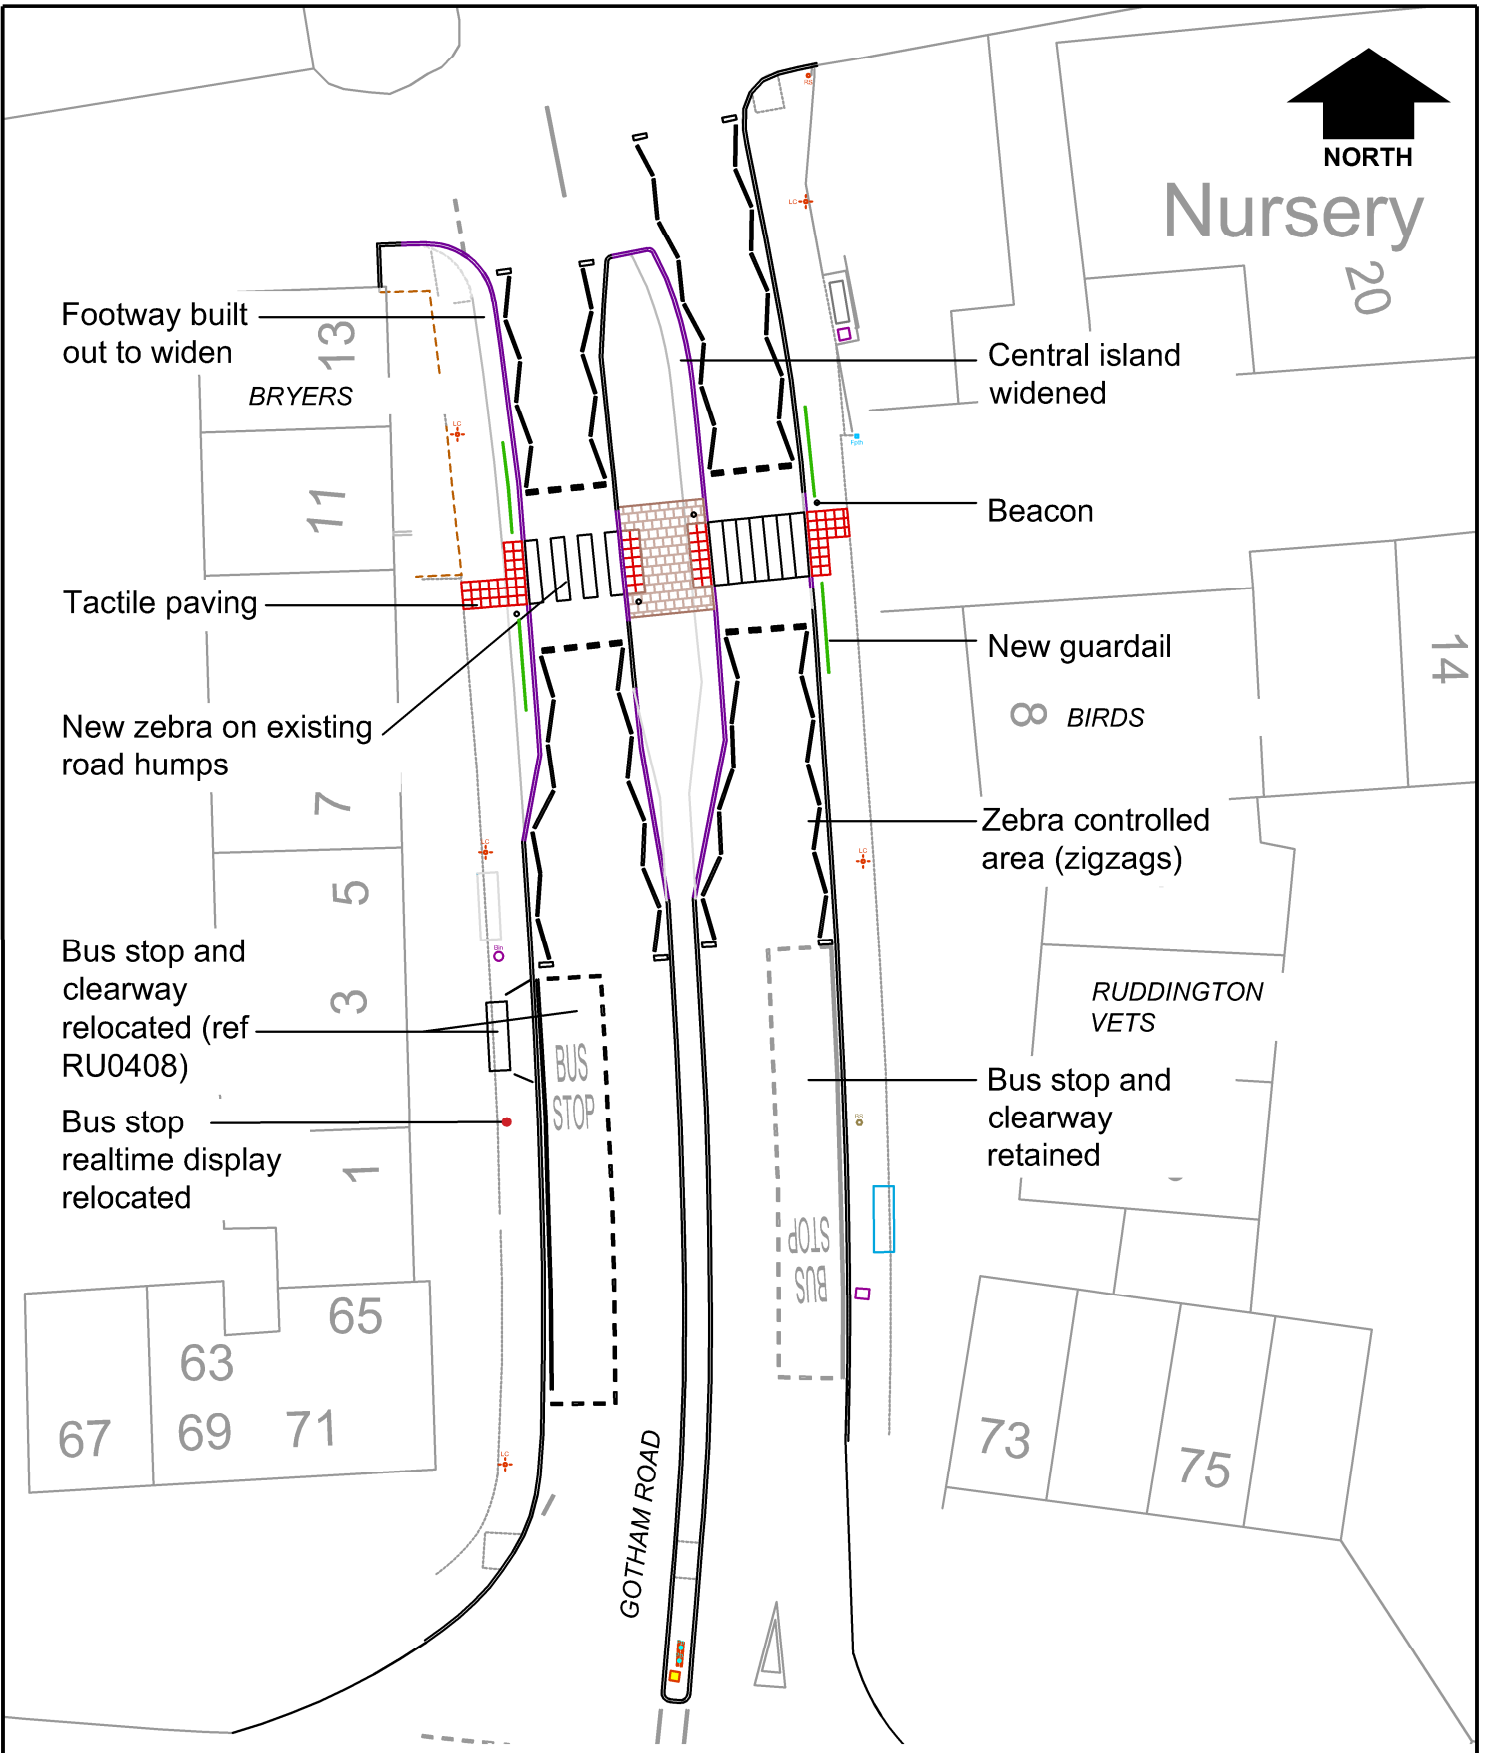

NORTH

Nursery

20

via in partnership with
Nottinghamshire County Council
www.viaem.co.uk Tel 01623 873873
Bilsthorpe Depot, Bilsthorpe Business Park,
Bilsthorpe, Nottinghamshire NG22 8ST

Project		Gotham Road Zebra Crossing		Drawn	Date
				ALB	Sept 20
				Chkd	Date
Status	Project No.	TP2050119		Auth	Traced
Title		Consultation Plan			Scale
					NTS
Drawing No.		EMD/TP2050119/003			Rev

Sep 18, 2020 - 2:42pm I:\Highways\Projects\20-2\TP2050119\Gotham Road - East Leake - zebra crossing\LandRec\CAD\003 consultation plan zebra.dwg