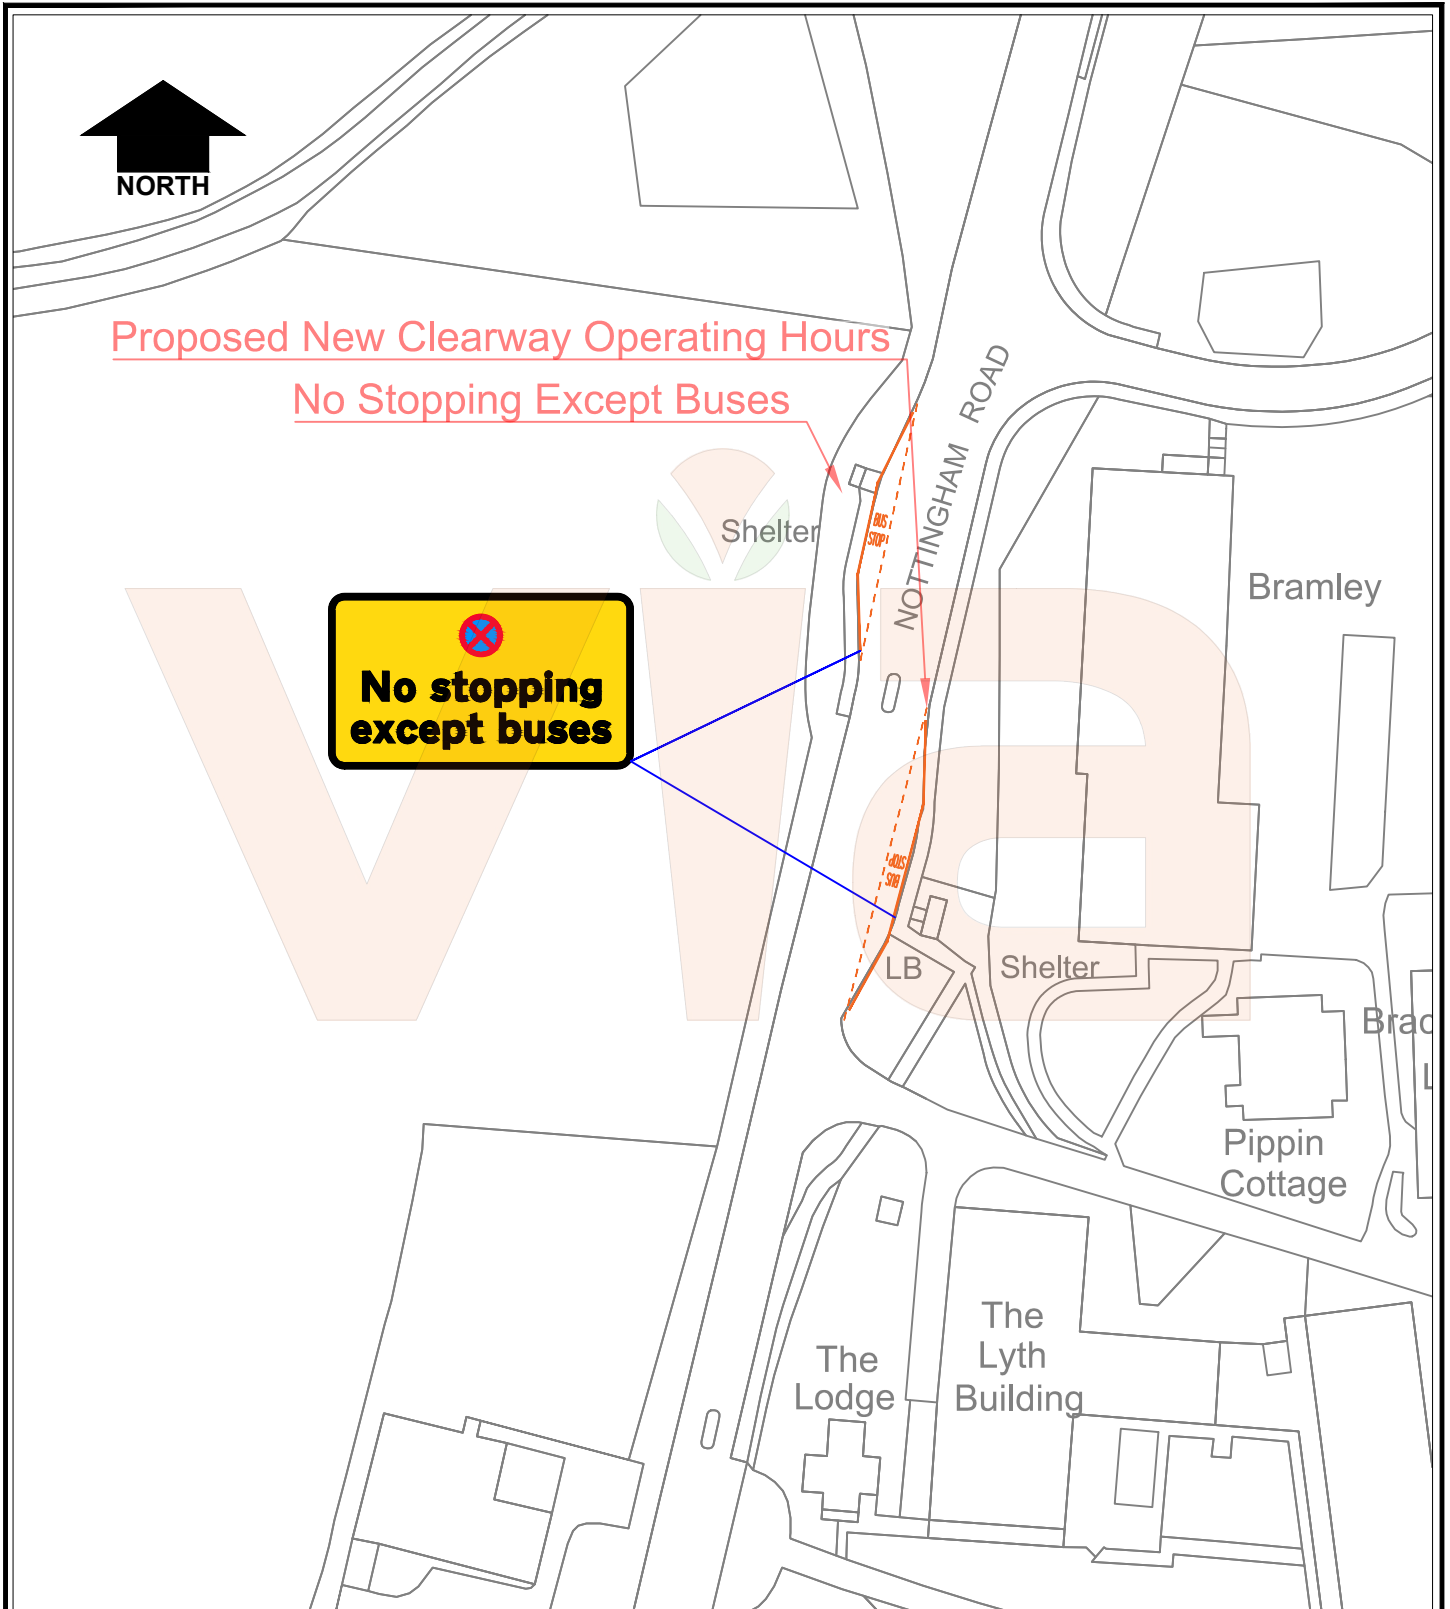

Proposed New Clearway Operating Hours
No Stopping Except Buses

© Crown copyright and database rights 2025
 Ordnance Survey 100019713.

in partnership with

www.viaem.co.uk Tel 0115 804 2100
 Bilthorpe Depot, Bilthorpe Business Park, Bilthorpe,
 Nottinghamshire, NG22 8ST

Rev.	Description	Drawn	Ch'kd	Auth	Date
	Nottingham Road, Southwell	JC			Jan '25
		MW			Jan '25
	Advert	MN			
Project: TP235016		Status: Advert		Auth: MN	
Drawing Title: Proposed Enforced Bus Stop Clearways				Scale: NTS	
Drawing No.: H/JC/4857/01				Rev.: 0	