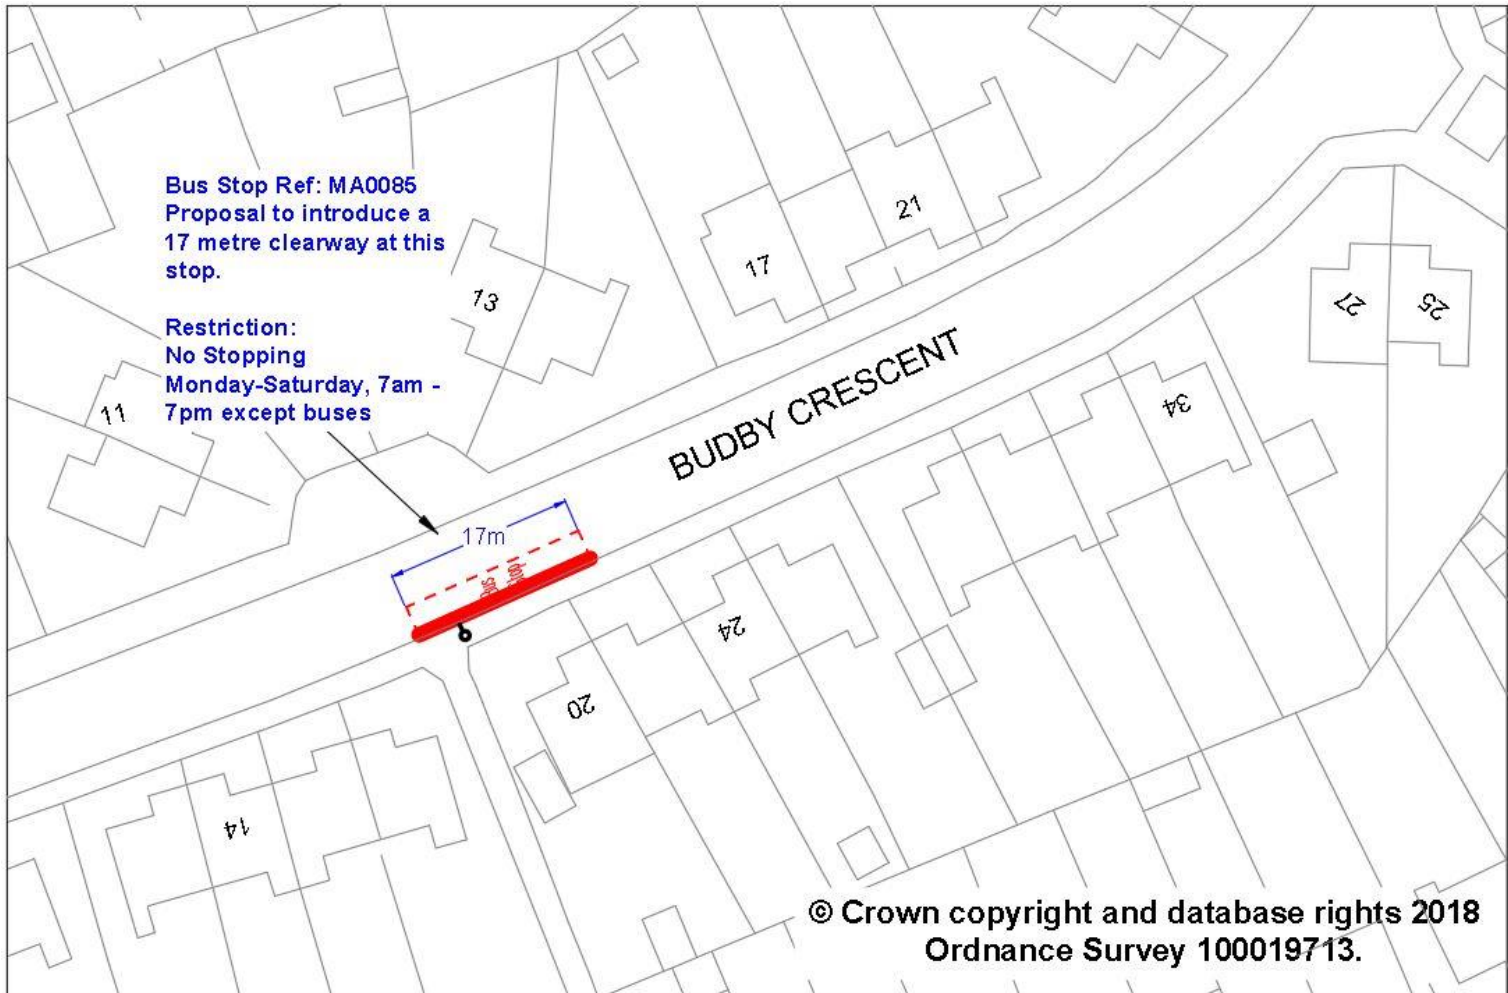

**Budby Crescent, Meden Vale – Bus Stop Clearway**  
**No stopping Monday to Saturday 7am to 7pm, except buses**  
**(Bus Stop Ref: MA0085)**

Nottinghamshire County Council is proposing to introduce a bus stop clearway on Budby Crescent, Meden Vale. The clearway would prohibit stopping by all vehicles, except buses and would be in force Monday to Saturday between the hours of 7am and 7pm. The clearway would be identified by new road markings and a sign on the existing bus stop post.

Written comments/objections must be received by **4<sup>th</sup> May 2018**.

The clearway is being introduced to allow the buses unobstructed access to the bus stop.

**Improvements Manager  
Via East Midlands Ltd  
County Hall,  
West Bridgford,  
Nottingham  
NG2 7QP**