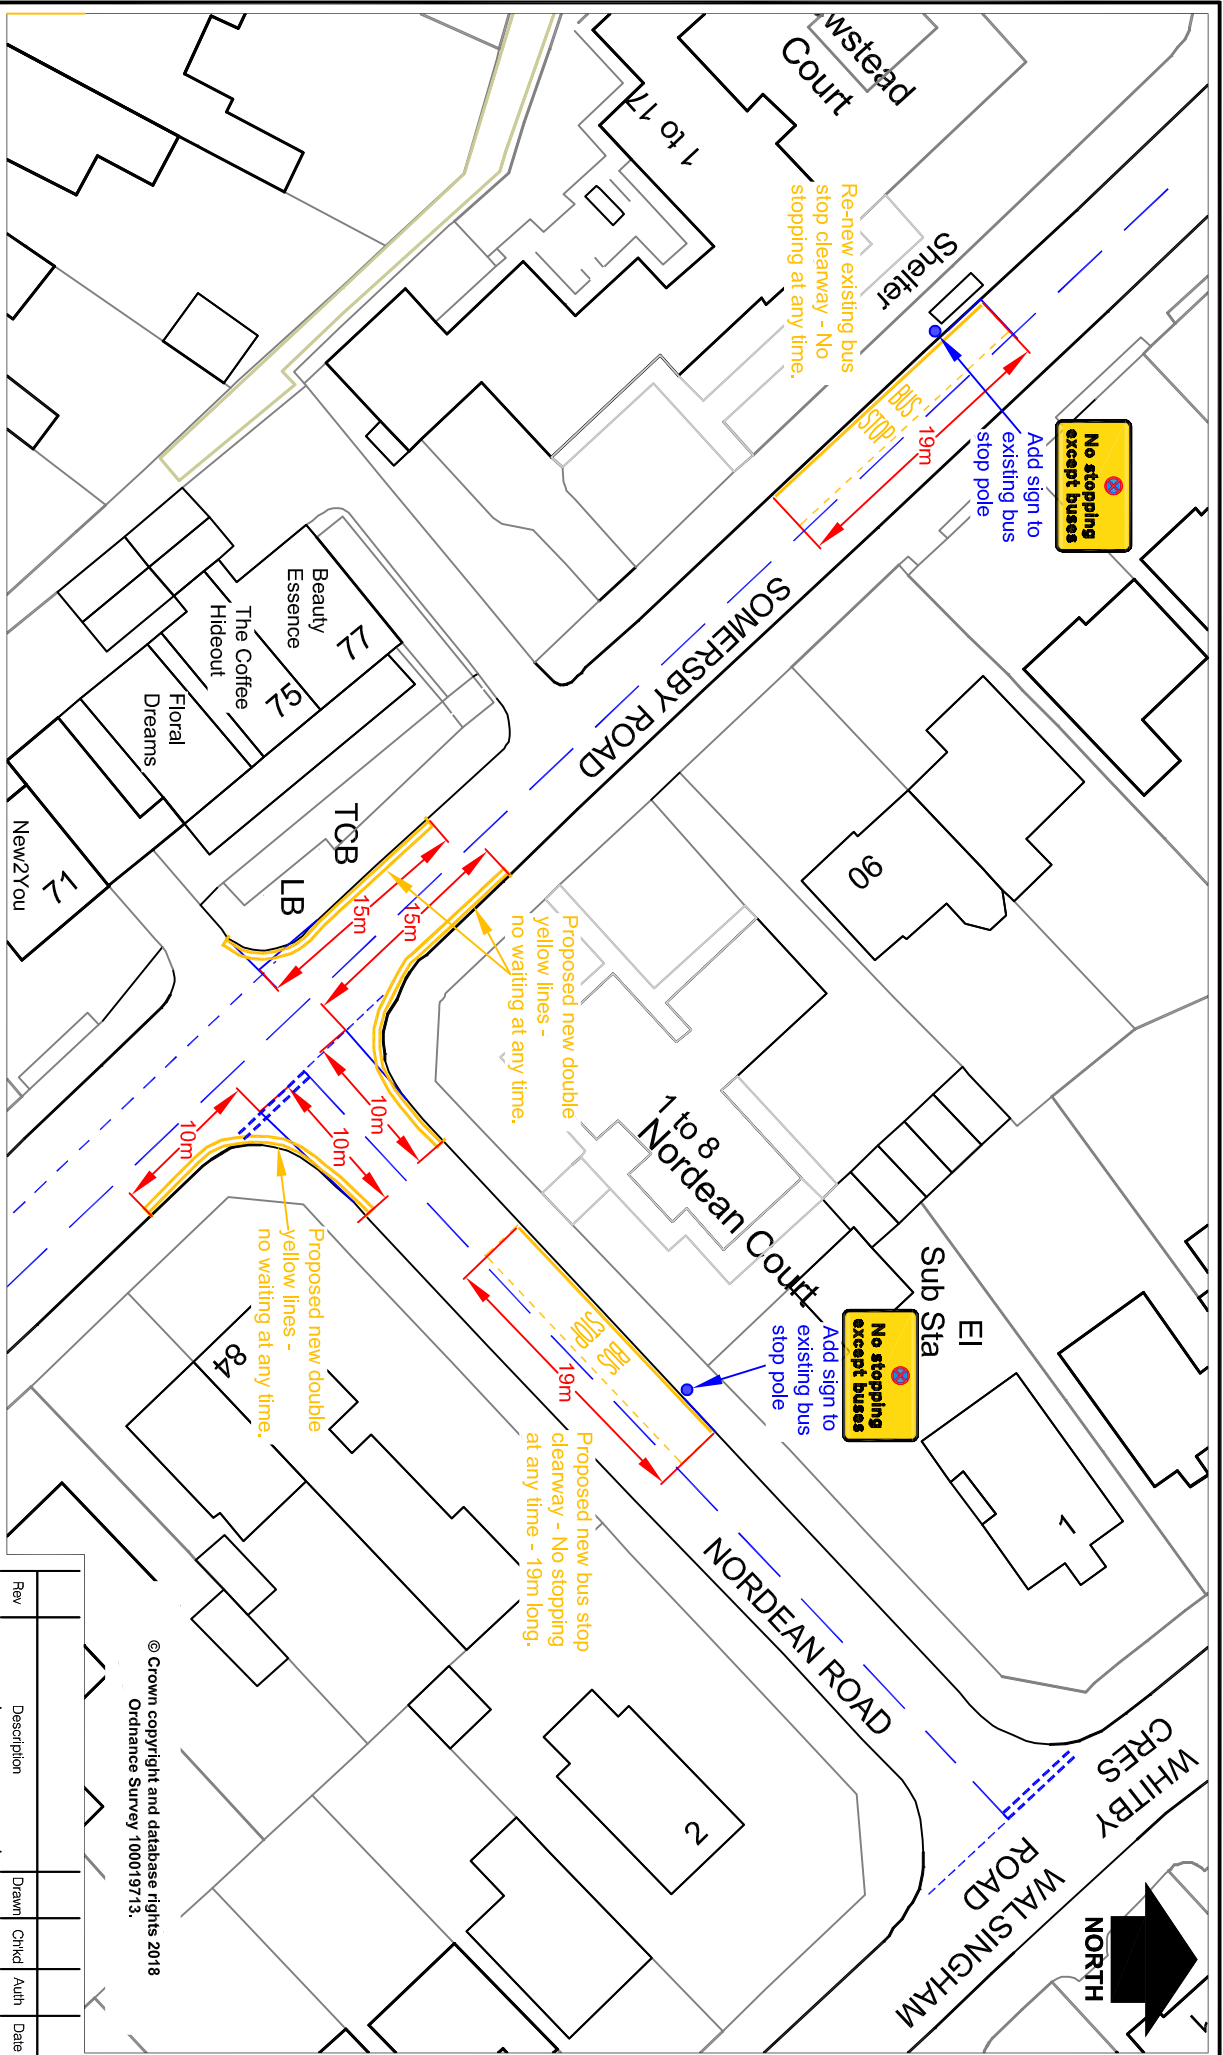

© Crown copyright and database rights 2018
 Ordnance Survey 100019713.

Somersby Road, Woodthorpe Proposed Parking Restrictions

Project No. HW20106

Title Plan TRO 7201

H/JAB/2878/01

Rev	Description	Drawn	Chkd	Date
		J.A.B.		Oct 18

Rev	Description	Drawn	Chkd	Date
		H.N.		Oct 18

Scale 1:500