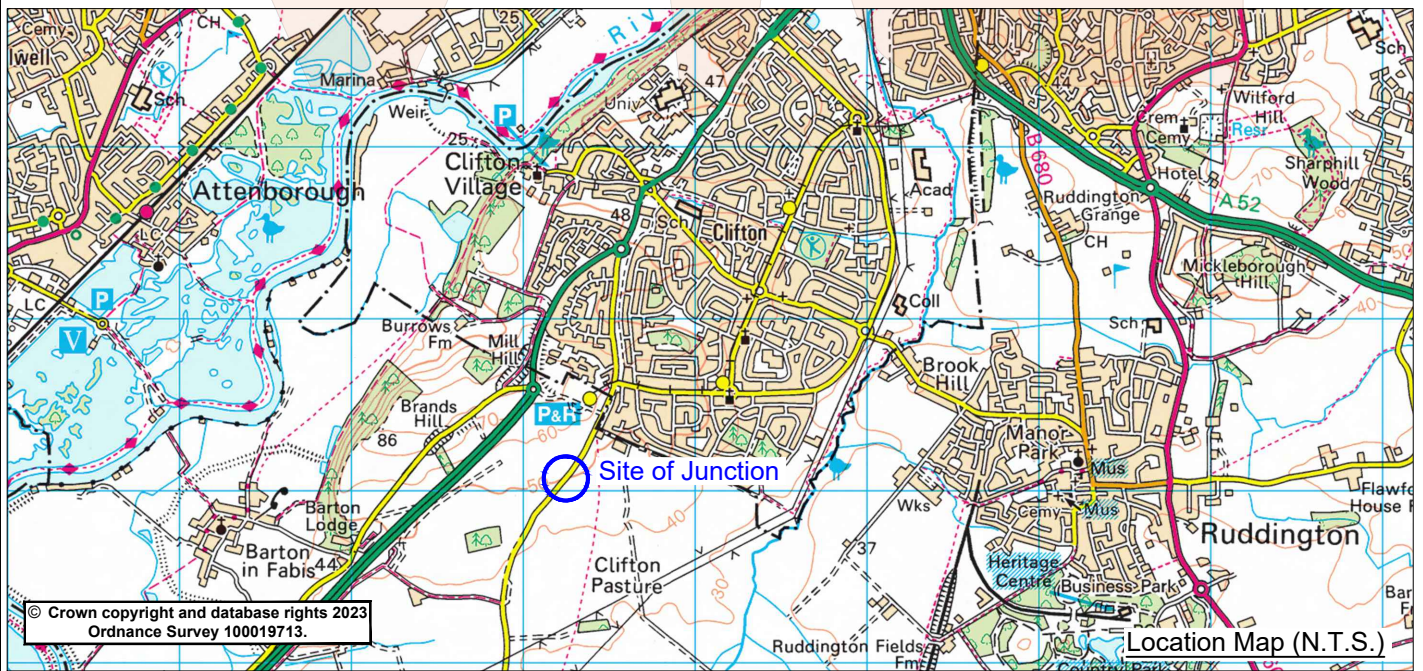

Existing No Left Turn Prohibition

Existing No Right Turn Prohibition

Proposed new left turn only restriction

© Crown copyright and database rights 2023  
Ordnance Survey 100019713.

Location Map (N.T.S.)

Rev.	Description	Drawn	Ch'kd	Auth	Date
------	-------------	-------	-------	------	------

Project		Drawn		Date	
Nottingham Road Junction Barton in Fabis		J.A.B.		Aug.23	
		M.N.		Aug.23	
Status	Project No.	Auth	Traced		
Drawing Title				Scale	
Proposed Left Turn Only Restriction TRO Plan				1:1000 @A4	
Drawing No.				Rev.	
H/JAB/4434/01					