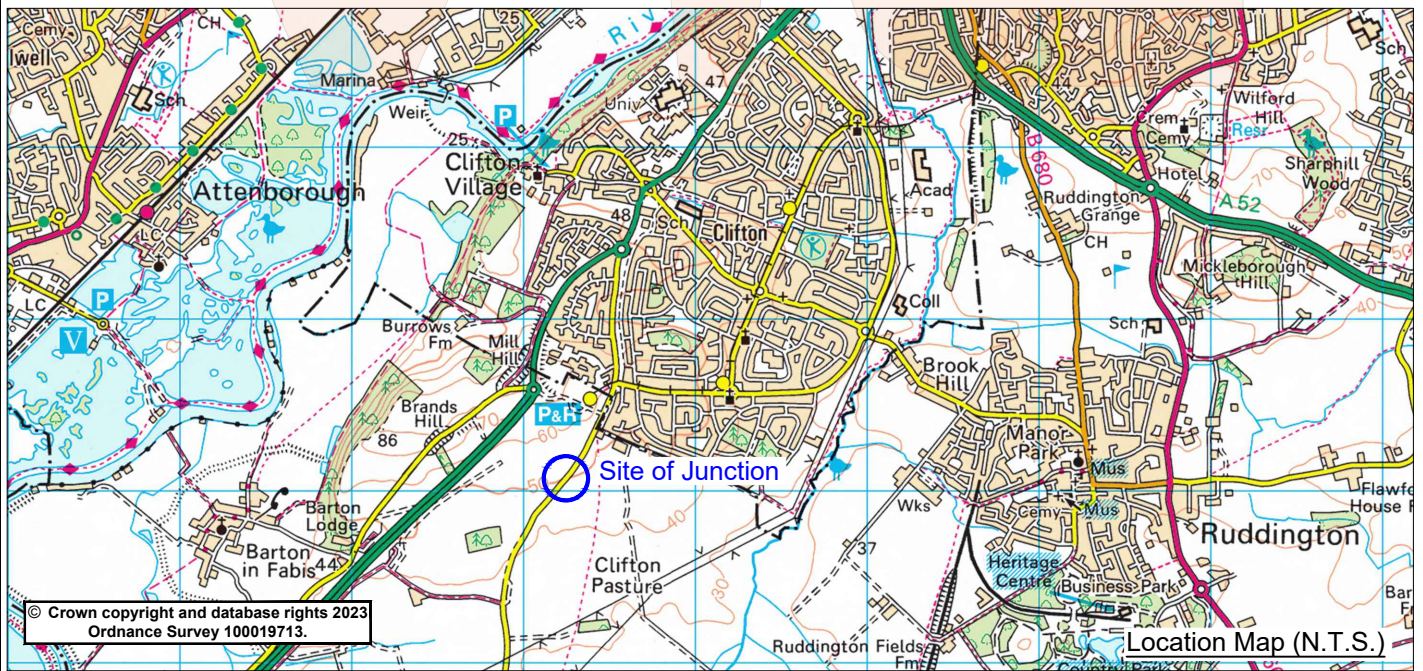

Proposed No Left Turn Prohibition
(from a north-westerly direction to
a north-easterly direction)

Proposed No Right Turn Prohibition
(from a north-easterly direction to
a north-westerly direction)

Rev.	Description	Drawn	Ch'kd	Auth	Date
------	-------------	-------	-------	------	------

Project		Drawn		Date	
Nottingham Road Junction Barton in Fabis		J.A.B.		Jan.23	
		M.N.		Jan.23	
Status	Project No.	Auth	Traced		
Drawing Title				Scale	
Proposed Turning Prohibitions TRO Plan				1:1000 @A4	
Drawing No.				Rev.	
H/JAB/4188/01					