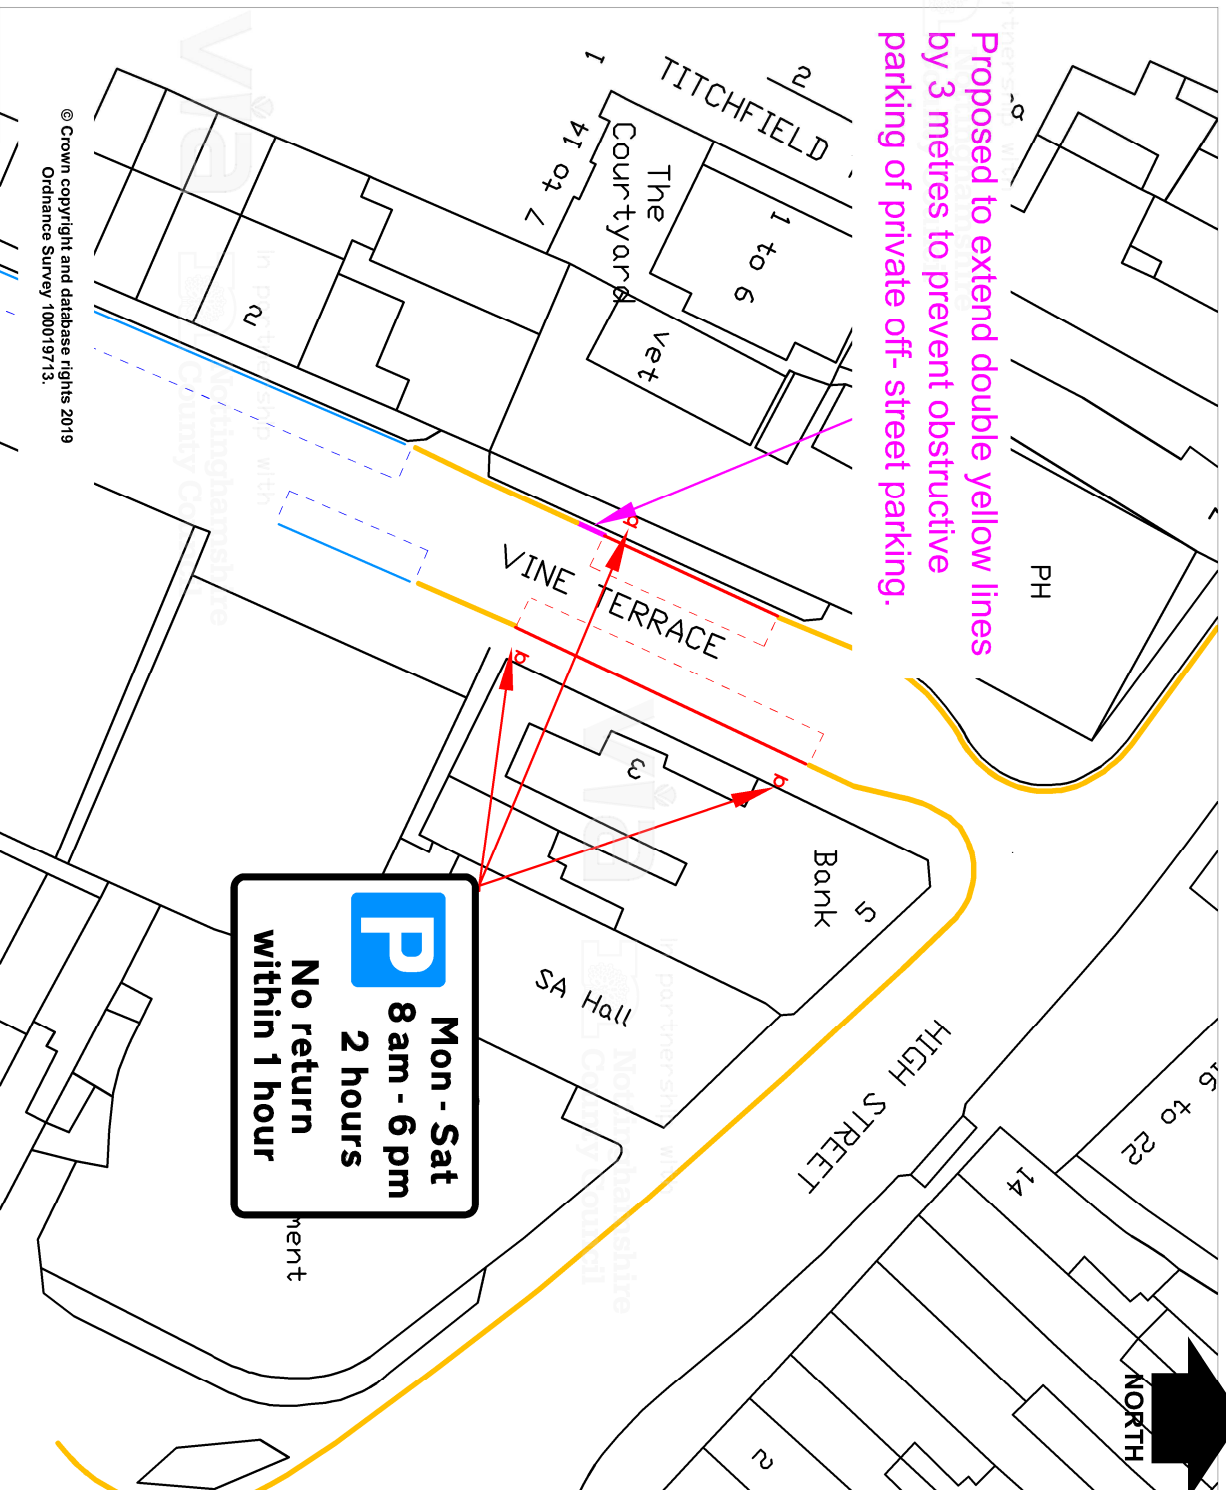

KEY	
	Proposed limited waiting bay. Mon - Sat 8am -6pm. 2 Hours. No return within 1 Hour
	Proposed Double Yellow Lines (no waiting at any time)
	Existing Double Yellow Lines (no waiting at any time)
	Existing Resident Parking Bays

Vine Terrace, Hucknall

Project		Vine Terrace, Hucknall	
Status	Advert	Project No.	HW200820-TR0 4230
Title	Proposed Limited Waiting Bays and Double Yellow Lines		
Drawing No.	H/MN/2932/01		
Drawn	MN	Date	Jan 19
Checked	JR	Date	Traced
Rev		Scale	