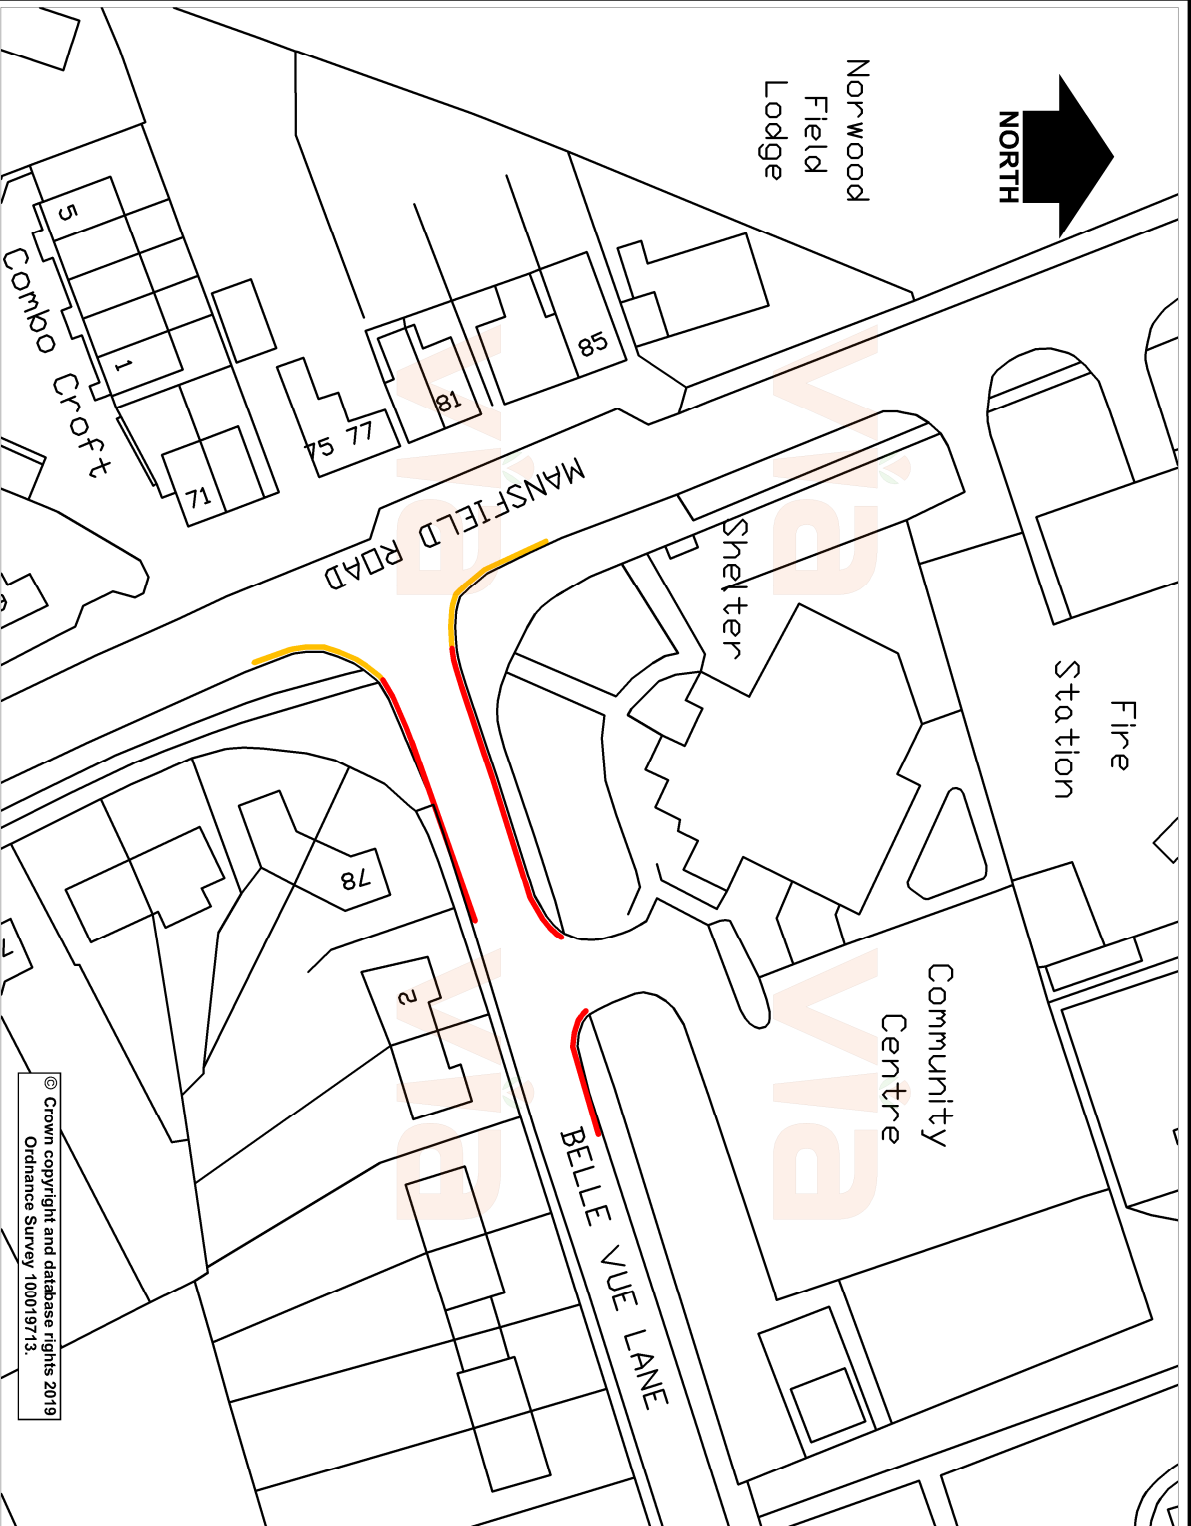

Norwood  
Field  
Lodge

© Crown copyright and database rights 2019  
Ordnance Survey 100019713.

**Key**

- Proposed Double Yellow Lines  
(No Waiting At Any Time)
- Existing Double Yellow Lines  
(No Waiting At Any Time)

Rev.	Description	Drawn	Drawn	Date	Chkd	Auth	Date
		CHW	MN	Aug 19			

**Belle Vue Lane, Blidworth**

HW30330 TRO 3298

**Proposed Double Yellow Lines - Advert**

H/MN/3200/01

Project

Advert

in partnership with

www.viam.co.uk Tel 0115 804 2100  
Blisphorpe Depot, Blisphorpe Business Park, Blisphorpe,  
Nottinghamshire, NG22 8ST

Project No.

HW30330 TRO 3298

Drawing Title

Drawing No.

Drawn: MN Date: Aug 19

Auth: JR Date: Aug 19

Auth: HN

Rev: 0 Scale: 1:500@A4