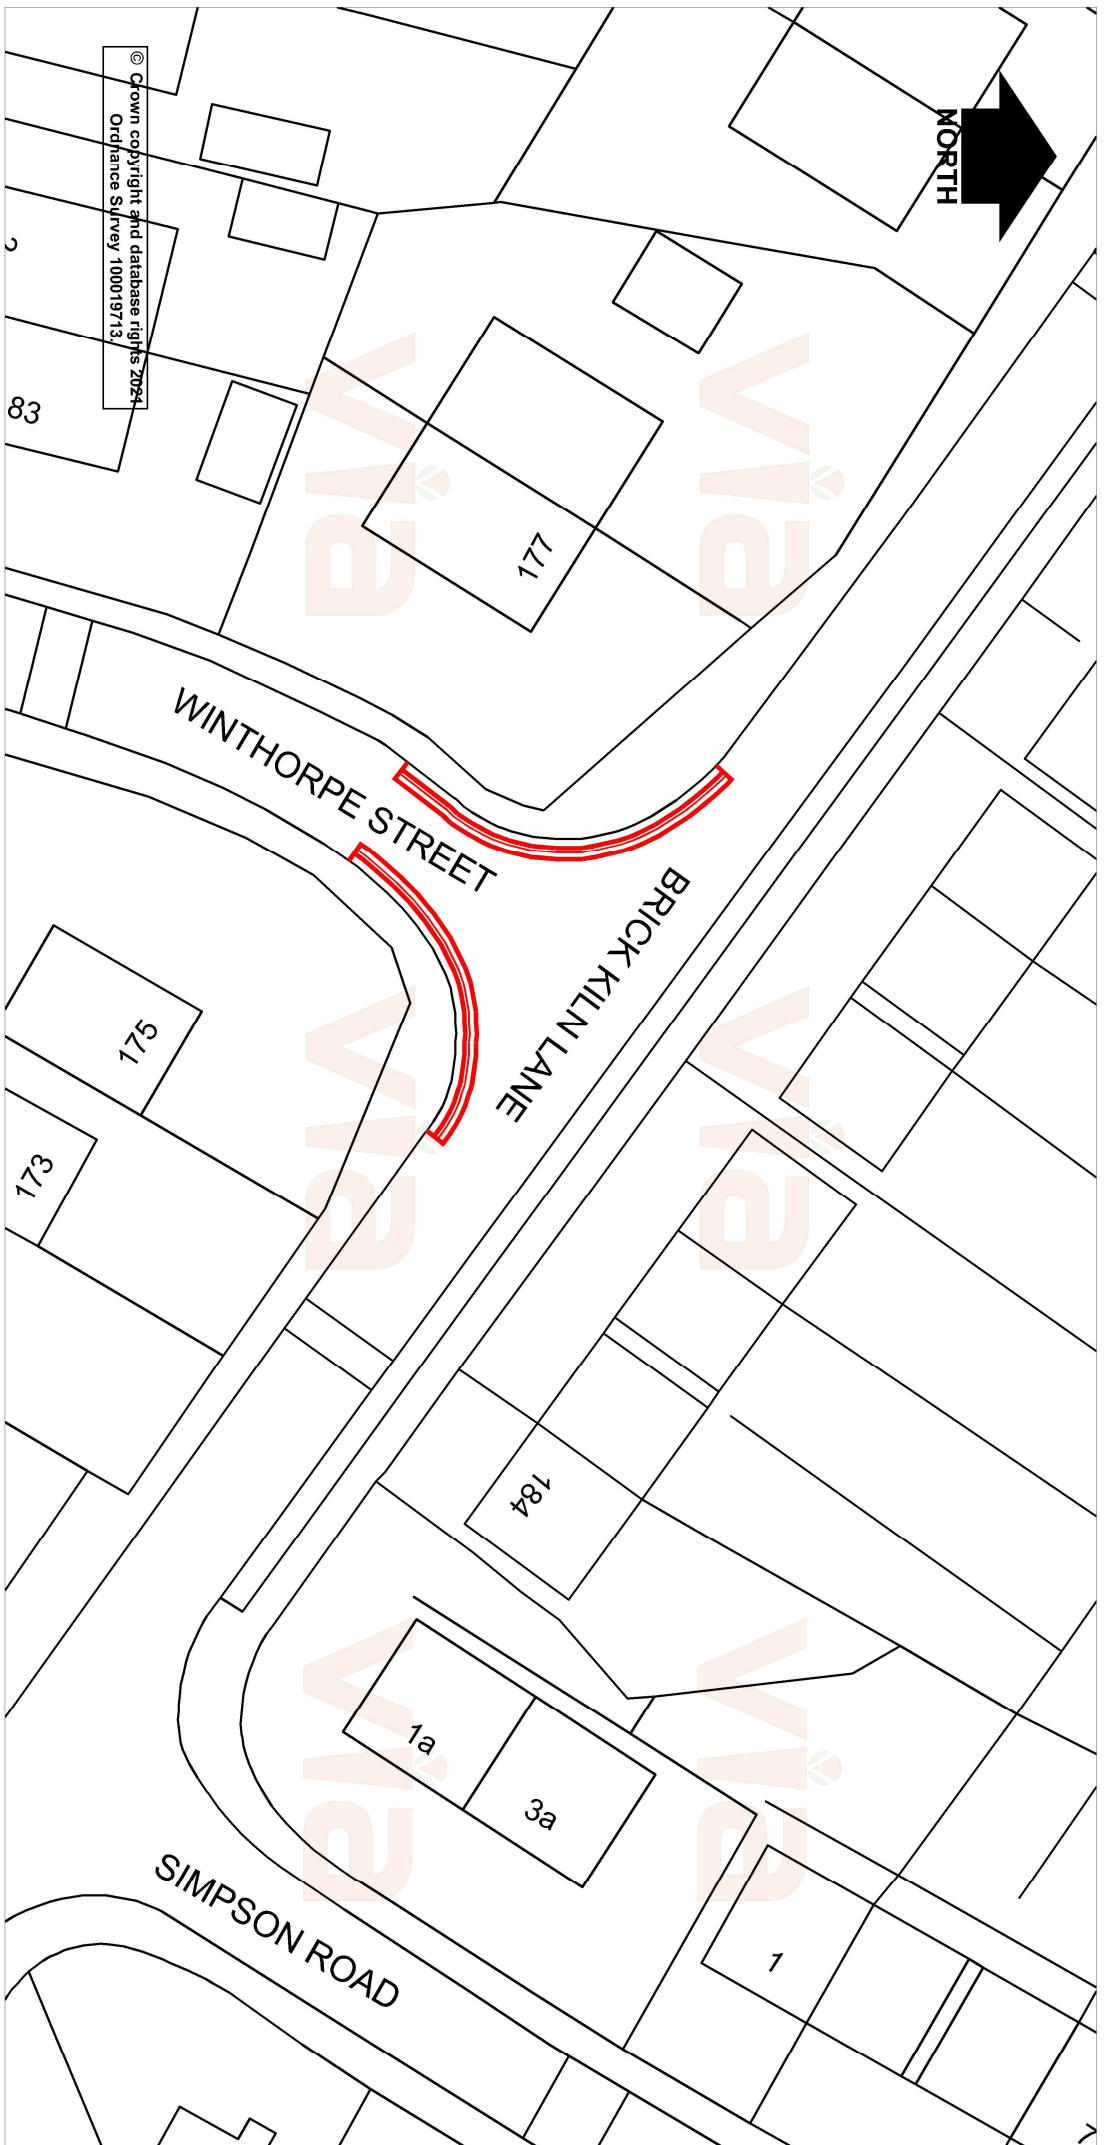

NORTH

© Crown copyright and database rights 2024
Ordnance Survey 100019713

KEY

 Proposed No Waiting At Any Time
(Double Yellow Lines)

In partnership with
Nottinghamshire
County Council

www.viam.co.uk Tel 0115 804 2100
Bilthorpe Depot, Bilthorpe Business Park, Bilthorpe,
Nottinghamshire, NG22 8ST

© Via East Midlands Limited Registered in England no.09903246

Project
Status

Advert

Brick Kiln Lane and Winthorpe Street, Mansfield

TR0 2242

Proposed Parking Restrictions- Advert

H/MN/3698/01

Rev.	Description	Drawn	Drawn	Chkd	Auth	Date
		MN		SLW		March 21