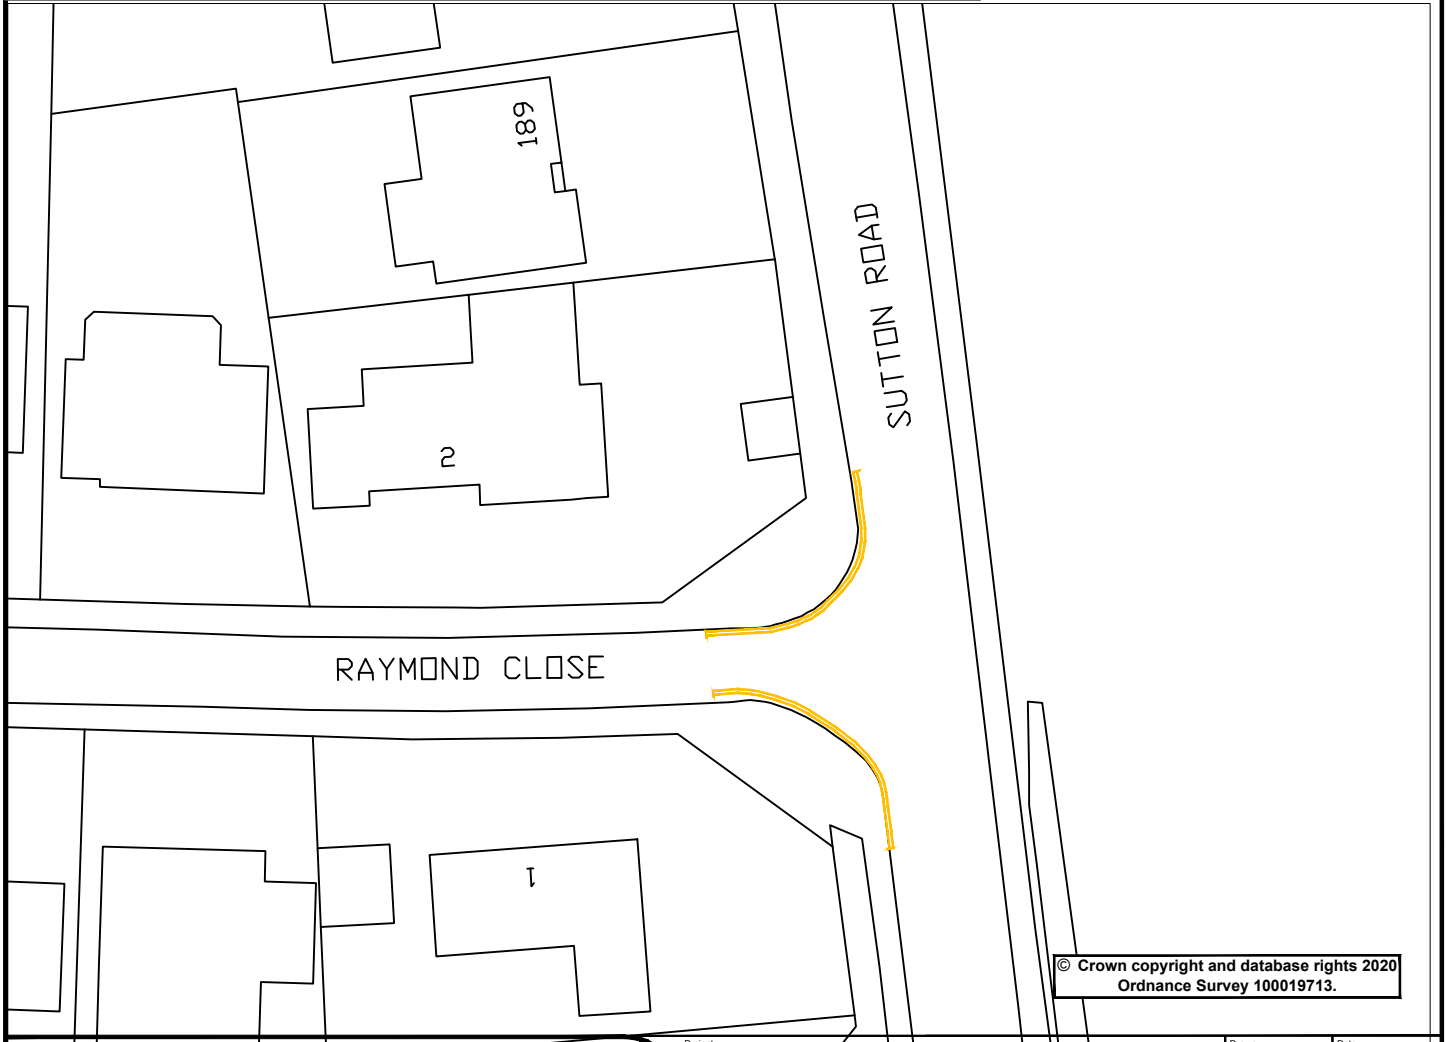

KEY

New double yellow lines to diag 1018.1 (100mm wide)

© Crown copyright and database rights 2020
Ordnance Survey 100019713.

in partnership with

www.viaem.co.uk Tel 0115 804 2100
Bilthorpe Depot, Bilthorpe Business Park, Bilthorpe,
Nottinghamshire, NG22 8ST

Raymond Close,
Kirkby-in-Ashfield

GC Jan '20

JB Jan '20

TRO 4248 HW 30256

HN Traced

Has Made
New Double Yellow Lines

Scale
NTS

H/GC/3296/03