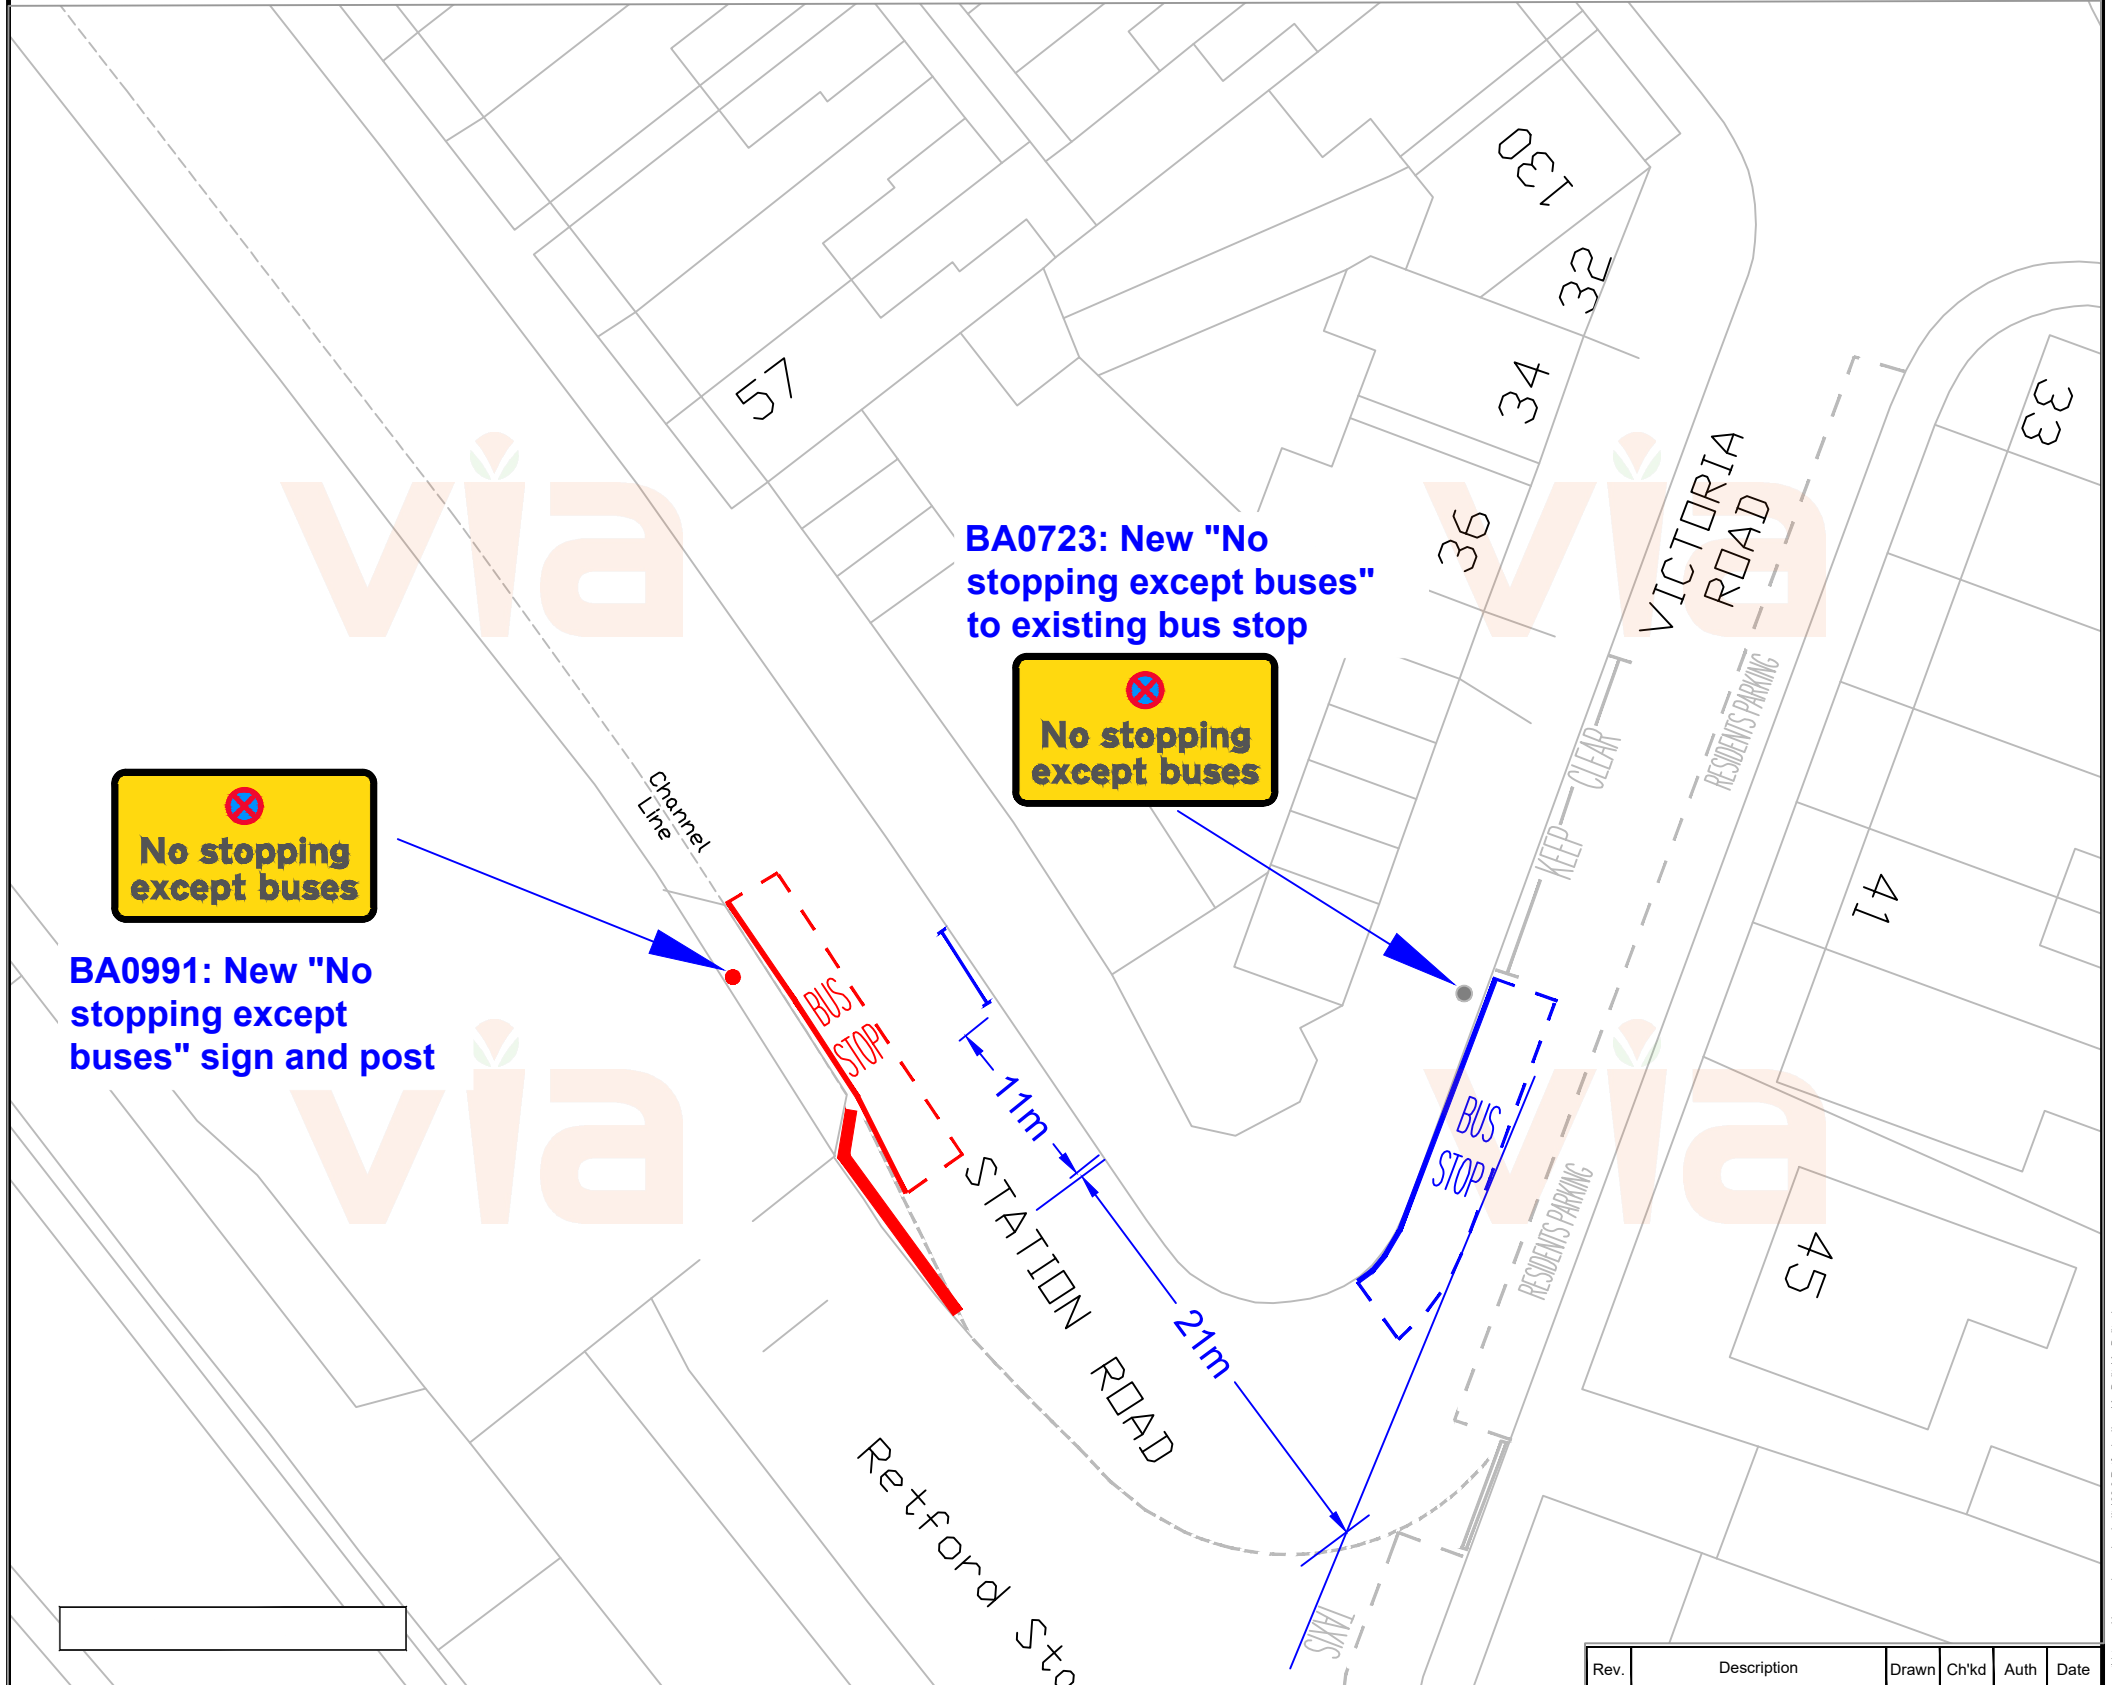

© Crown copyright and database rights 2021  
Ordnance Survey 100019713.

 in partnership with  
  
[www.viaem.co.uk](http://www.viaem.co.uk) Tel 0115 804 2100  
 Bilthorpe Depot, Bilthorpe Business Park, Bilthorpe,  
 Nottinghamshire, NG22 8ST

Project		Retford Railway Station Hotspot Resolution			
Status	Project No.	TP2050439	Drawn	GC	Date
Drawing Title	As Builts - Signs		Ch'kd	JB	Date
Drawing No.	H/GC/3564/17		Auth	HN	Traced
			Rev.	0	Scale
					NTS