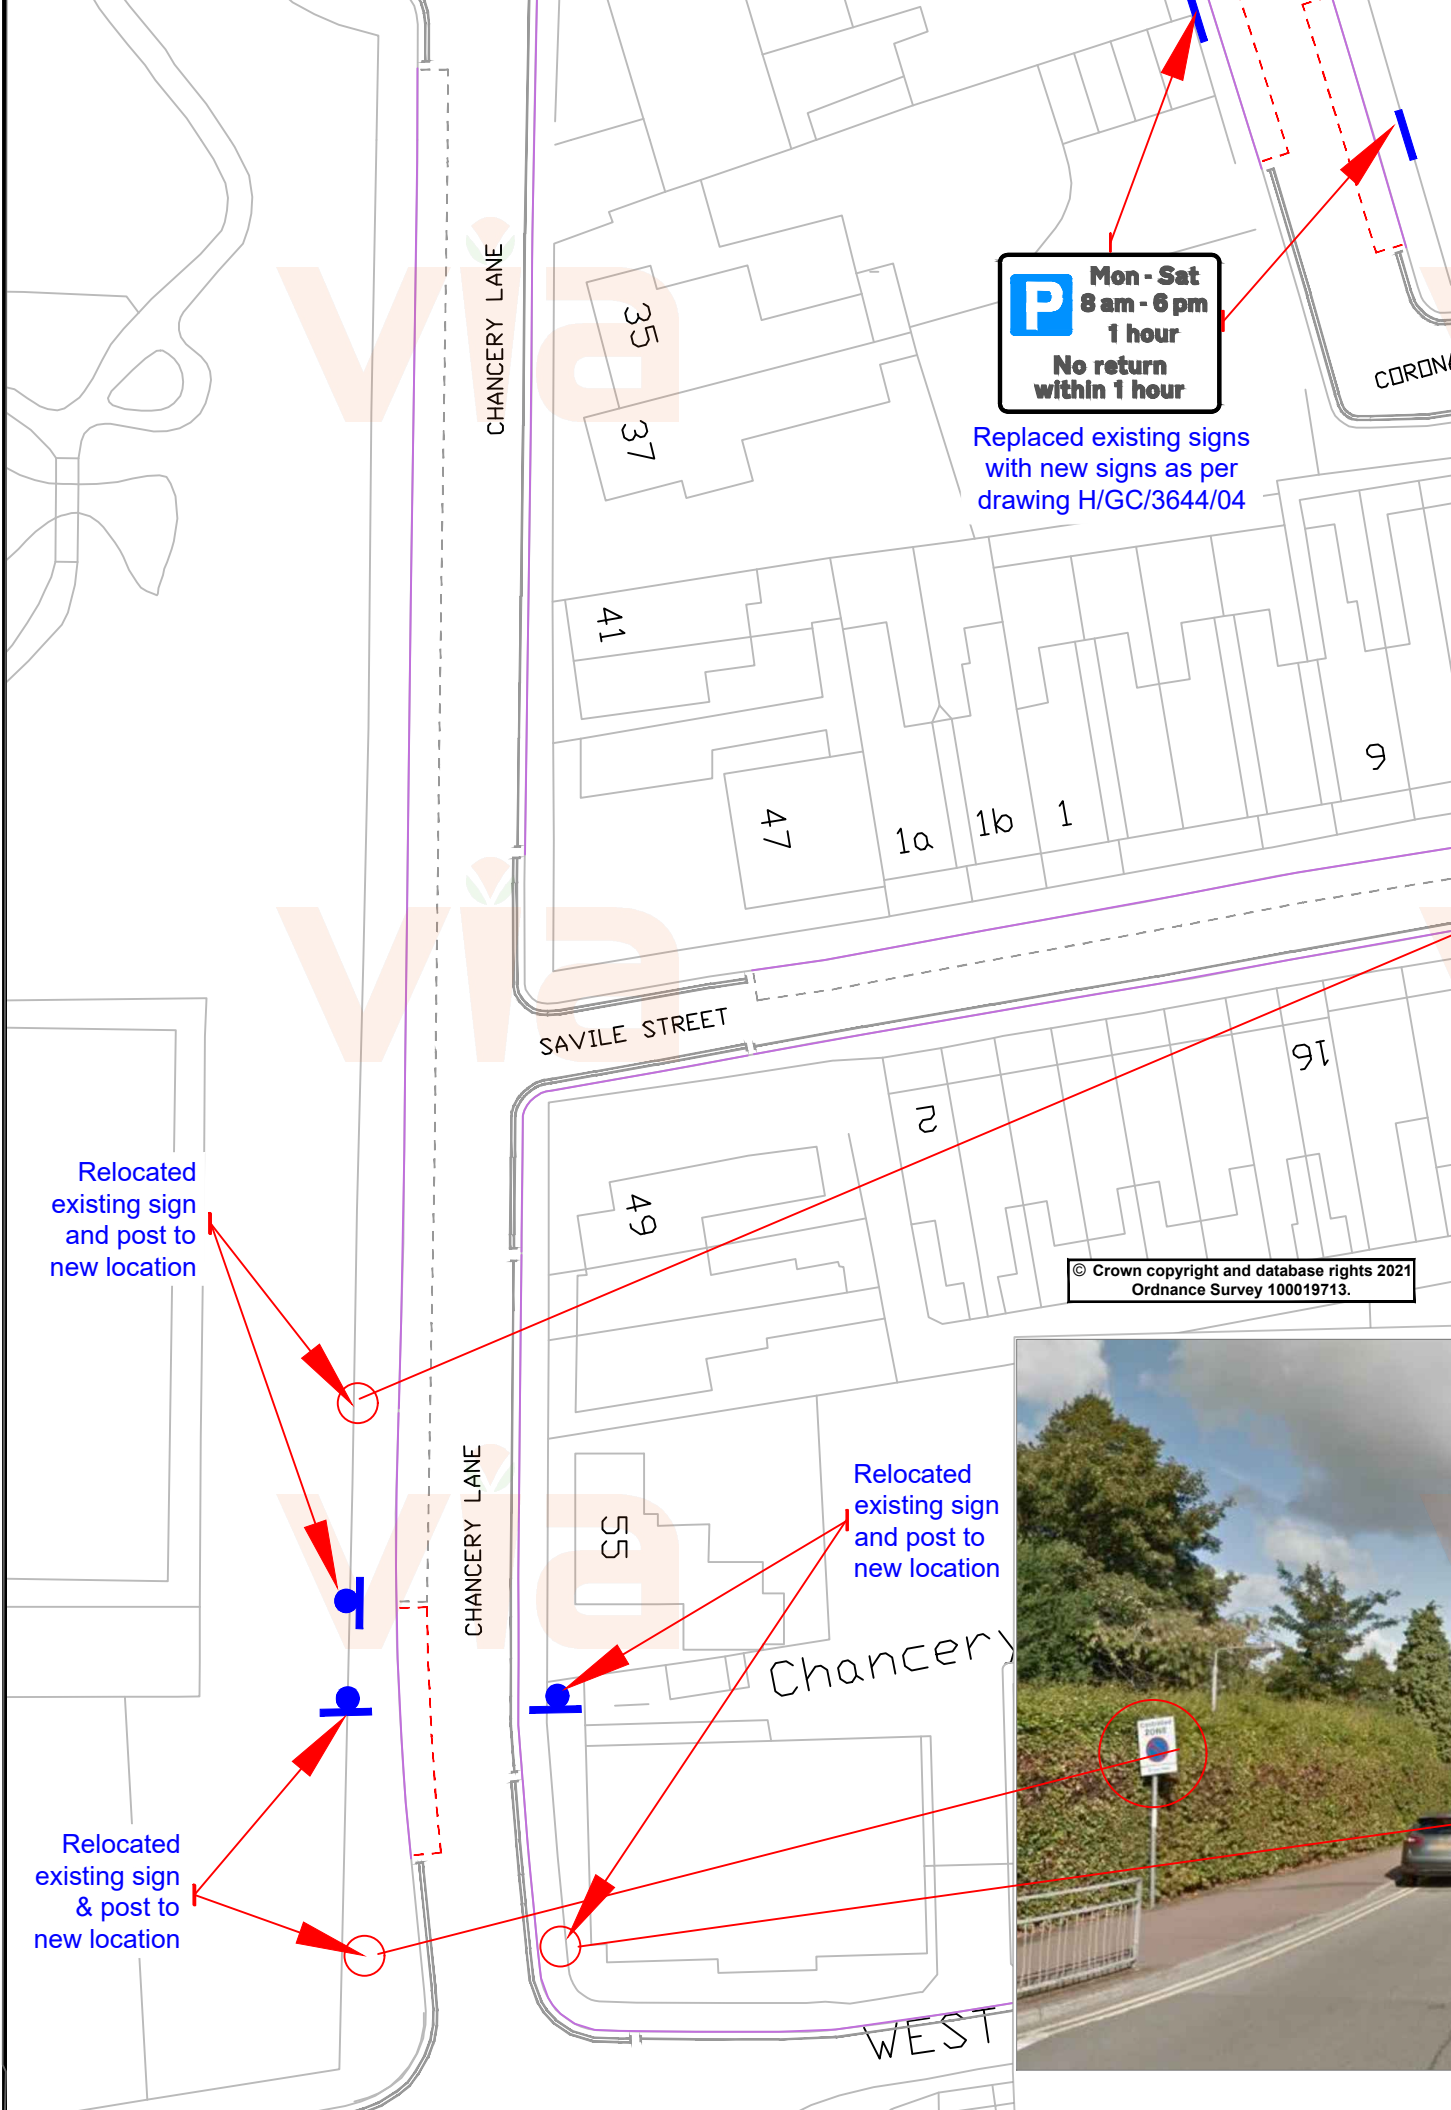

P Mon - Sat
8 am - 6 pm
1 hour
No return
within 1 hour

New sign and post, at start of new bay to the right of black doorway, as per drawing H/GC3644/04

Majestic Theatre (Club)

P Mon - Sat
8 am - 6 pm
1 hour
No return
within 1 hour

Replaced existing signs with new signs as per drawing H/GC/3644/04

KEY	
	New parking bay
	New double yellow line
	New Sign on New Post
	New Sign on existing post

Relocated existing sign and post to new location

Relocated existing sign and post to new location

Relocated existing sign & post to new location

in partnership with

www.viaem.co.uk Tel 0115 804 2100
Bilthorpe Depot, Bilthorpe Business Park, Bilthorpe, Nottinghamshire, NG22 8ST

Project		Description		Drawn	Ch'kd	Auth	Date
Chancery Lane / Cornation Street, Retford		TRO 1261 - TP2050830		GC			Mar '22
Signs		H/GC/3644/05		JB			Mar '22
				HN			Traced
				0			Scale NTS