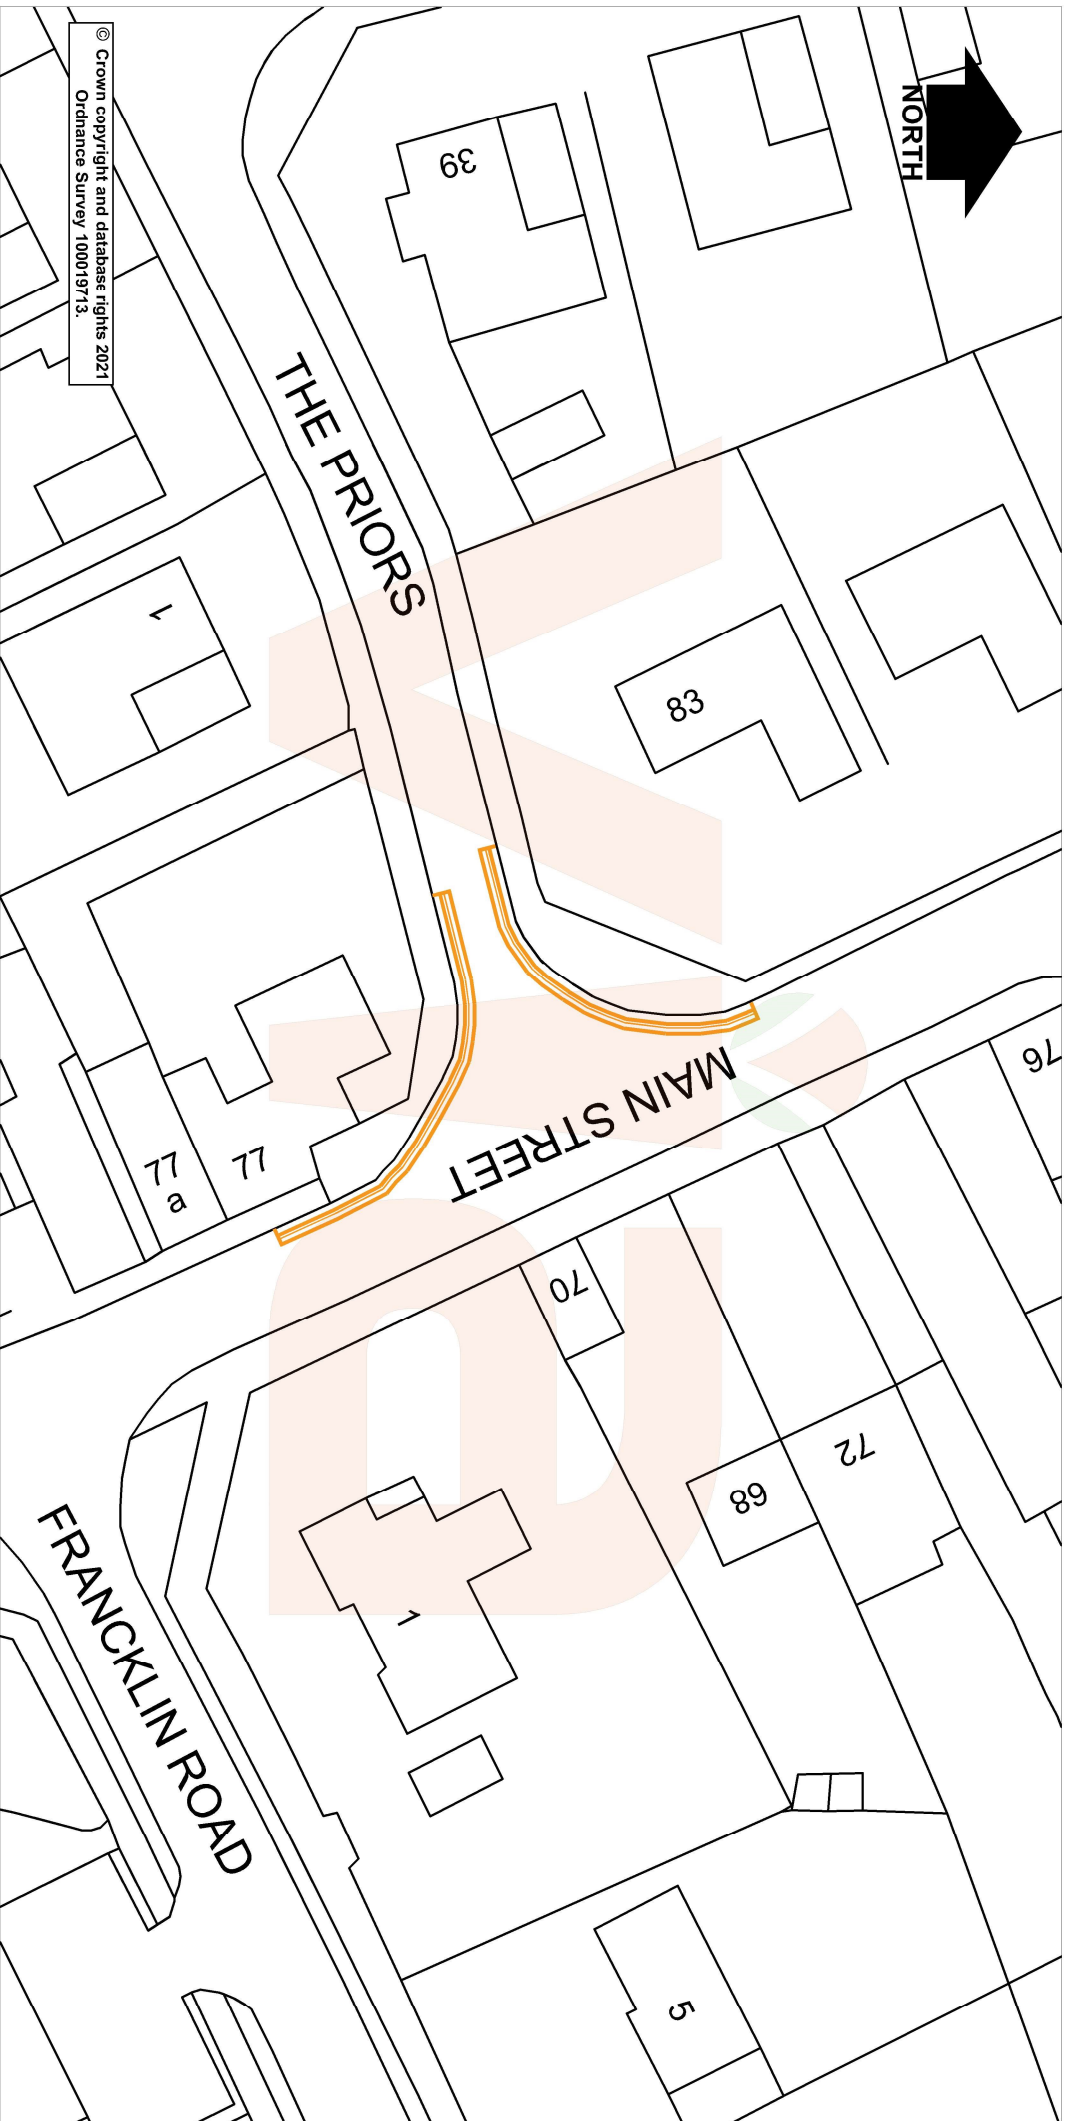

NORTH

© Crown copyright and database rights 2021
Ordnance Survey 100019713.

Key
 Proposed Double Yellow Lines
 (No Waiting At Any Time)

in partnership with

www.viaem.co.uk Tel 0115804 2100
 Bilsthorpe Depot, Bilsthorpe Business Park, Bilsthorpe,
 Nottinghamshire, NG22 8ST

Project No: TP2150332 TRO 3335
 Drawing No: H/MN/3735/02
 Scale: 1:500 @A4