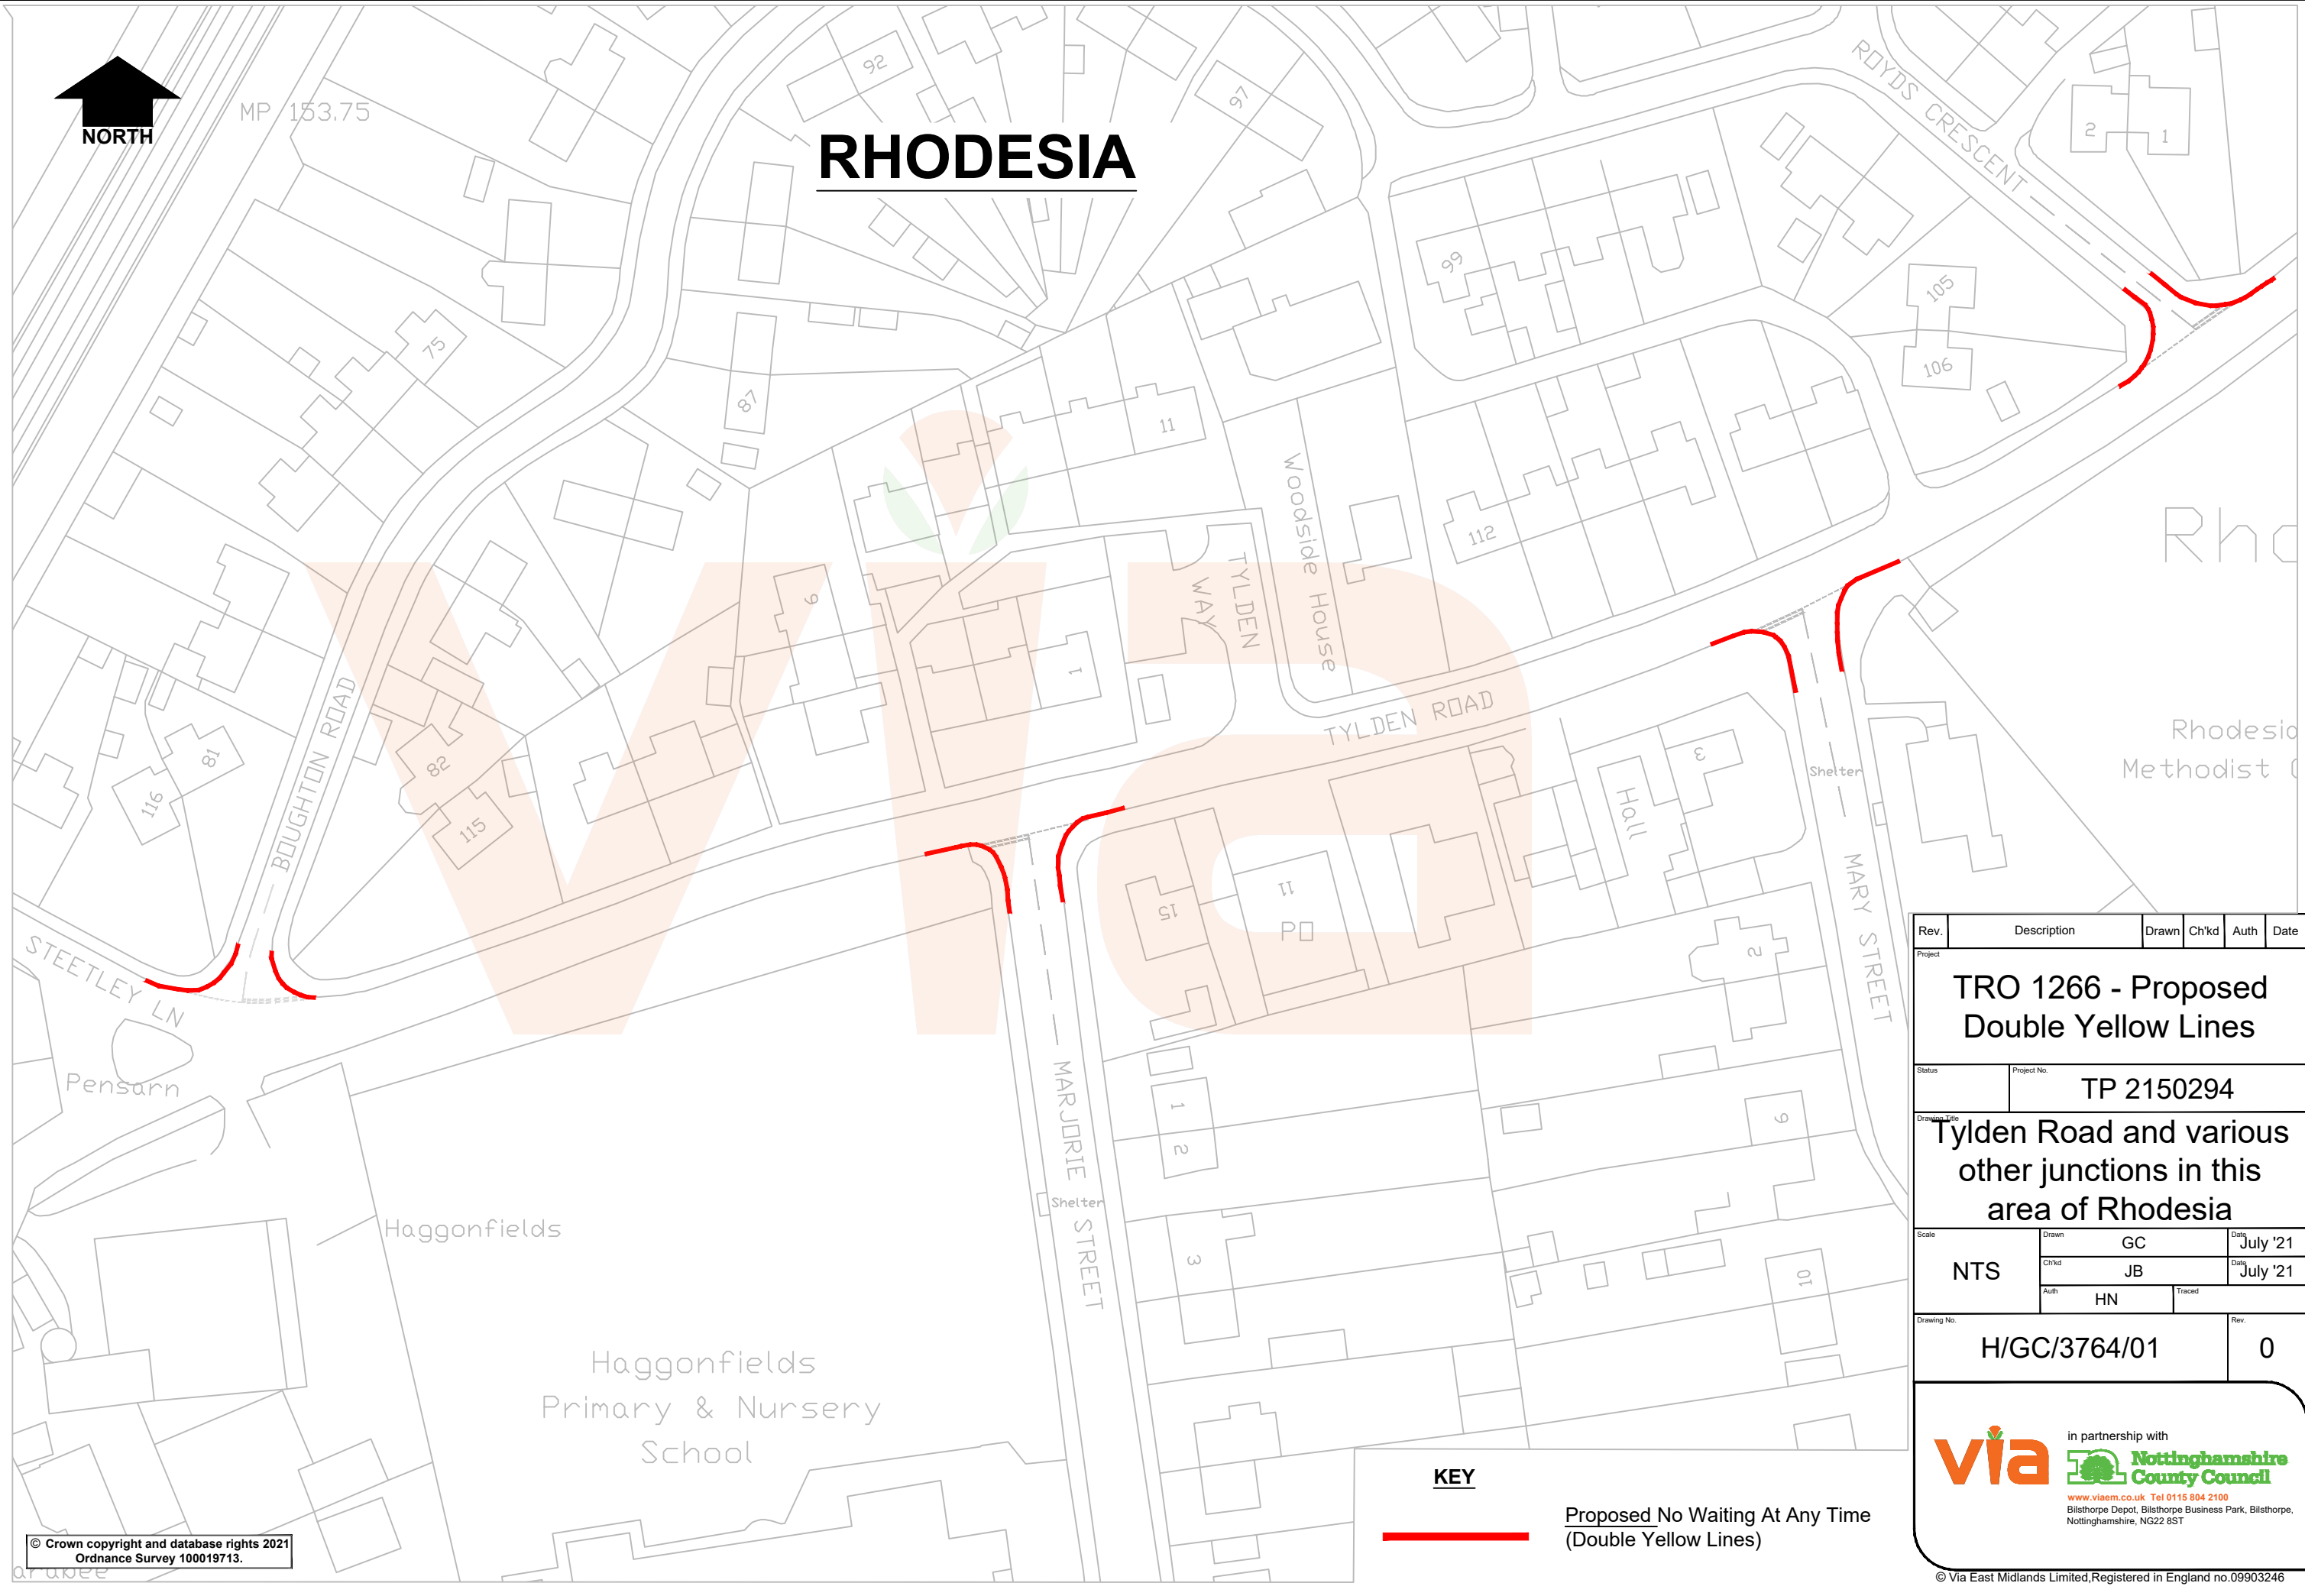

MP 153.75

RHODESIA

© Crown copyright and database rights 2021
Ordnance Survey 100019713.

KEY

 Proposed No Waiting At Any Time
(Double Yellow Lines)

Rev.	Description	Drawn	Ch'kd	Auth	Date
Project TRO 1266 - Proposed Double Yellow Lines					
Status		Project No. TP 2150294			
Drawing Title Tylden Road and various other junctions in this area of Rhodesia					
Scale NTS	Drawn	GC	Date July '21		
	Ch'kd	JB	Date July '21		
	Auth	HN	Traced		
Drawing No. H/GC/3764/01					Rev. 0