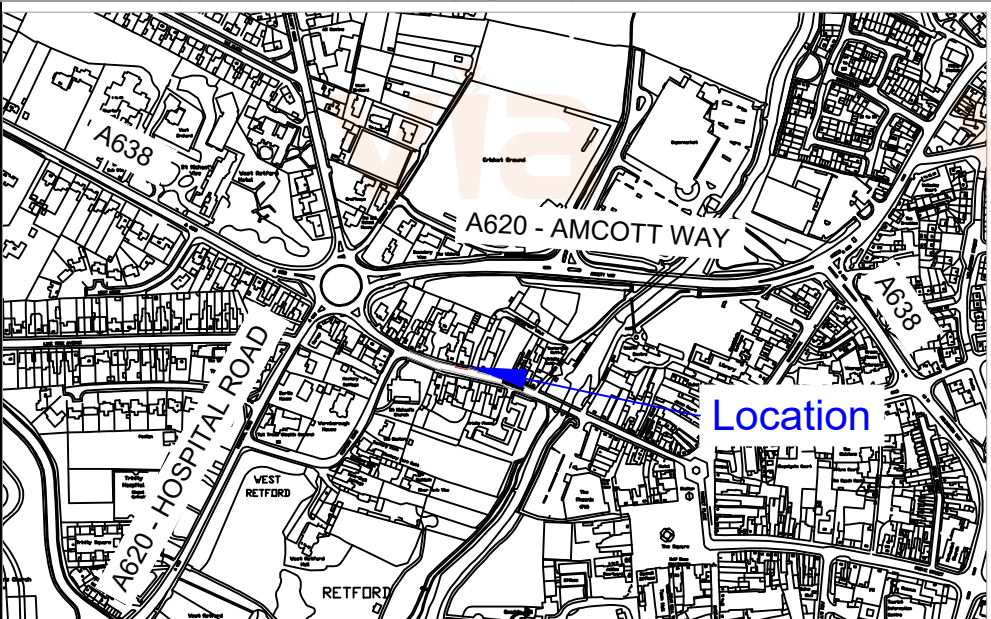

Location

© Crown copyright and database rights 2021
Ordnance Survey 100019713.

Rev.	Description	Drawn	Ch'kd	Auth	Date
		GC			Nov '21
		JB			Nov '21
		HN			
		0			NTS

via in partnership with
Nottinghamshire County Council
www.viam.co.uk Tel 0115 804 2100
Bilsthorpe Depot, Bilsthorpe Business Park, Bilsthorpe,
Nottinghamshire, NG22 8ST

TRO 1270 - Bridgegate, Retford
TP2150285
New Timed Parking Bays
H/GC/3842/01