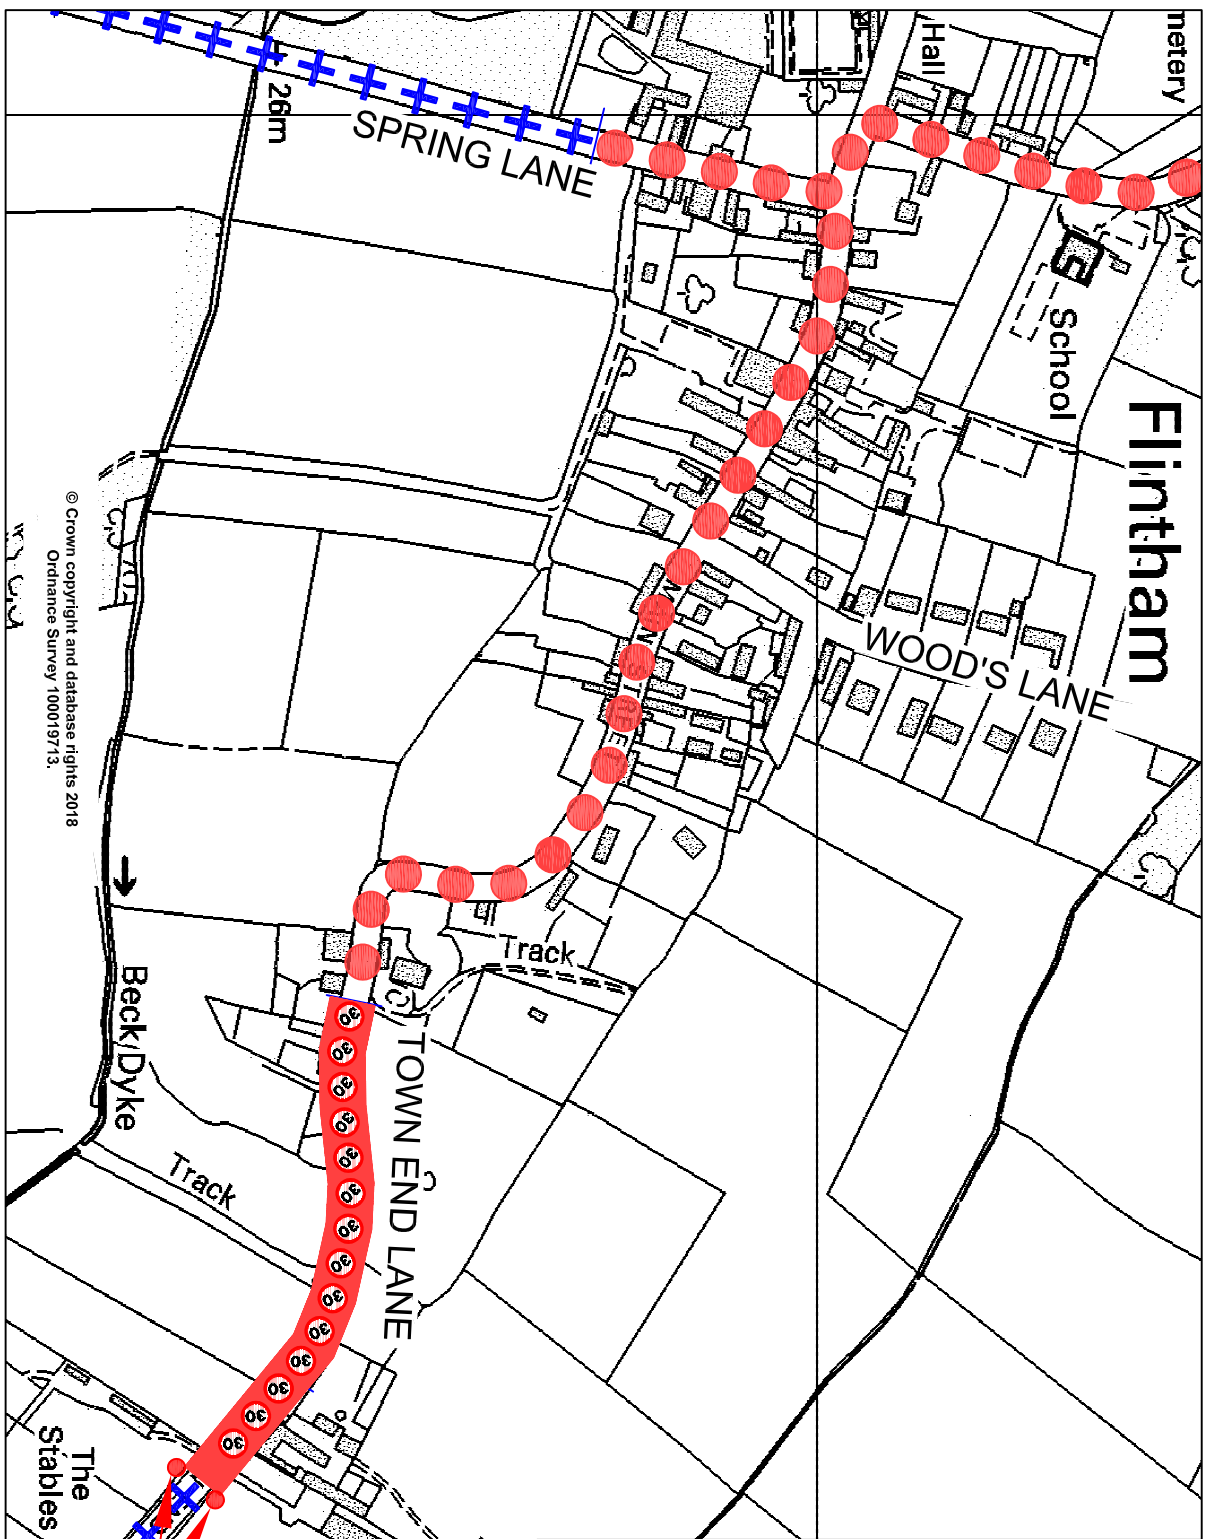

© Crown copyright and database rights 2018
 Ordnance Survey 100019713.

Flintham

KEY

Proposed new 30mph speed limit (existing National Speed Limit of 60mph)

Existing 30mph speed limit

Existing National Speed Limit (60mph)

Proposed new sign

Rev	Description	Drawn	Date
		J.A.B.	July 18
		H.N.	July 18

Project: **Town End Lane, Flintham Proposed 30mph Speed Limit Extension**

Status: **Plan**

Title: **Plan**

Drawing No.: **H/JAB/2761/01**

Project No.: **TRO 8276**

Rev	Description	Drawn	Date
		J.A.B.	July 18
		H.N.	July 18