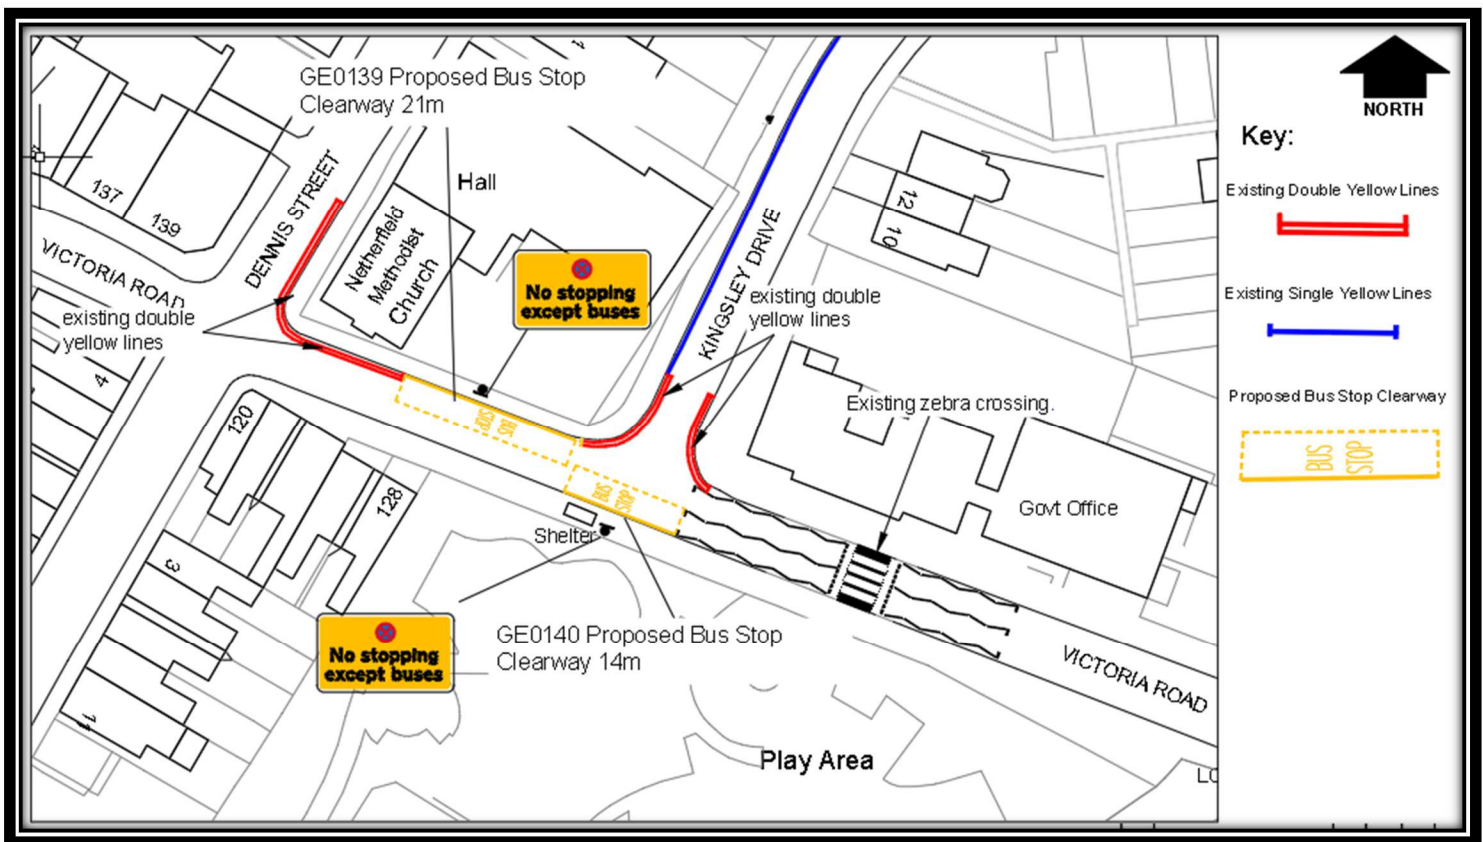

**Bus Stop Clearways – Victoria Street, Netherfield
(GE0139 & GE0140)
No stopping at any time, except buses.**

The County Council is to install new bus stop clearway markings and signs on Victoria Street near the junction with Kingsley Drive. The clearways would prohibit stopping by all vehicles, except buses and would be in force 24 hours a day 7 days a week. The location of the new markings are shown on the drawing below.

The clearways will help to ensure that the bus has unobstructed access to the raised kerbs allowing wheelchair users, the elderly and parents with pushchairs, level access onto and off the bus. A correctly aligned bus will not block the road for other road users and will help ease congestion.

Any comments on the new restriction must be received in writing by **27th February 2018**.

Improvements Manager
Via East Midlands Ltd
County Hall
West Bridgford
Nottingham
NG2 7QP

tmconsultation@viaem.co.uk