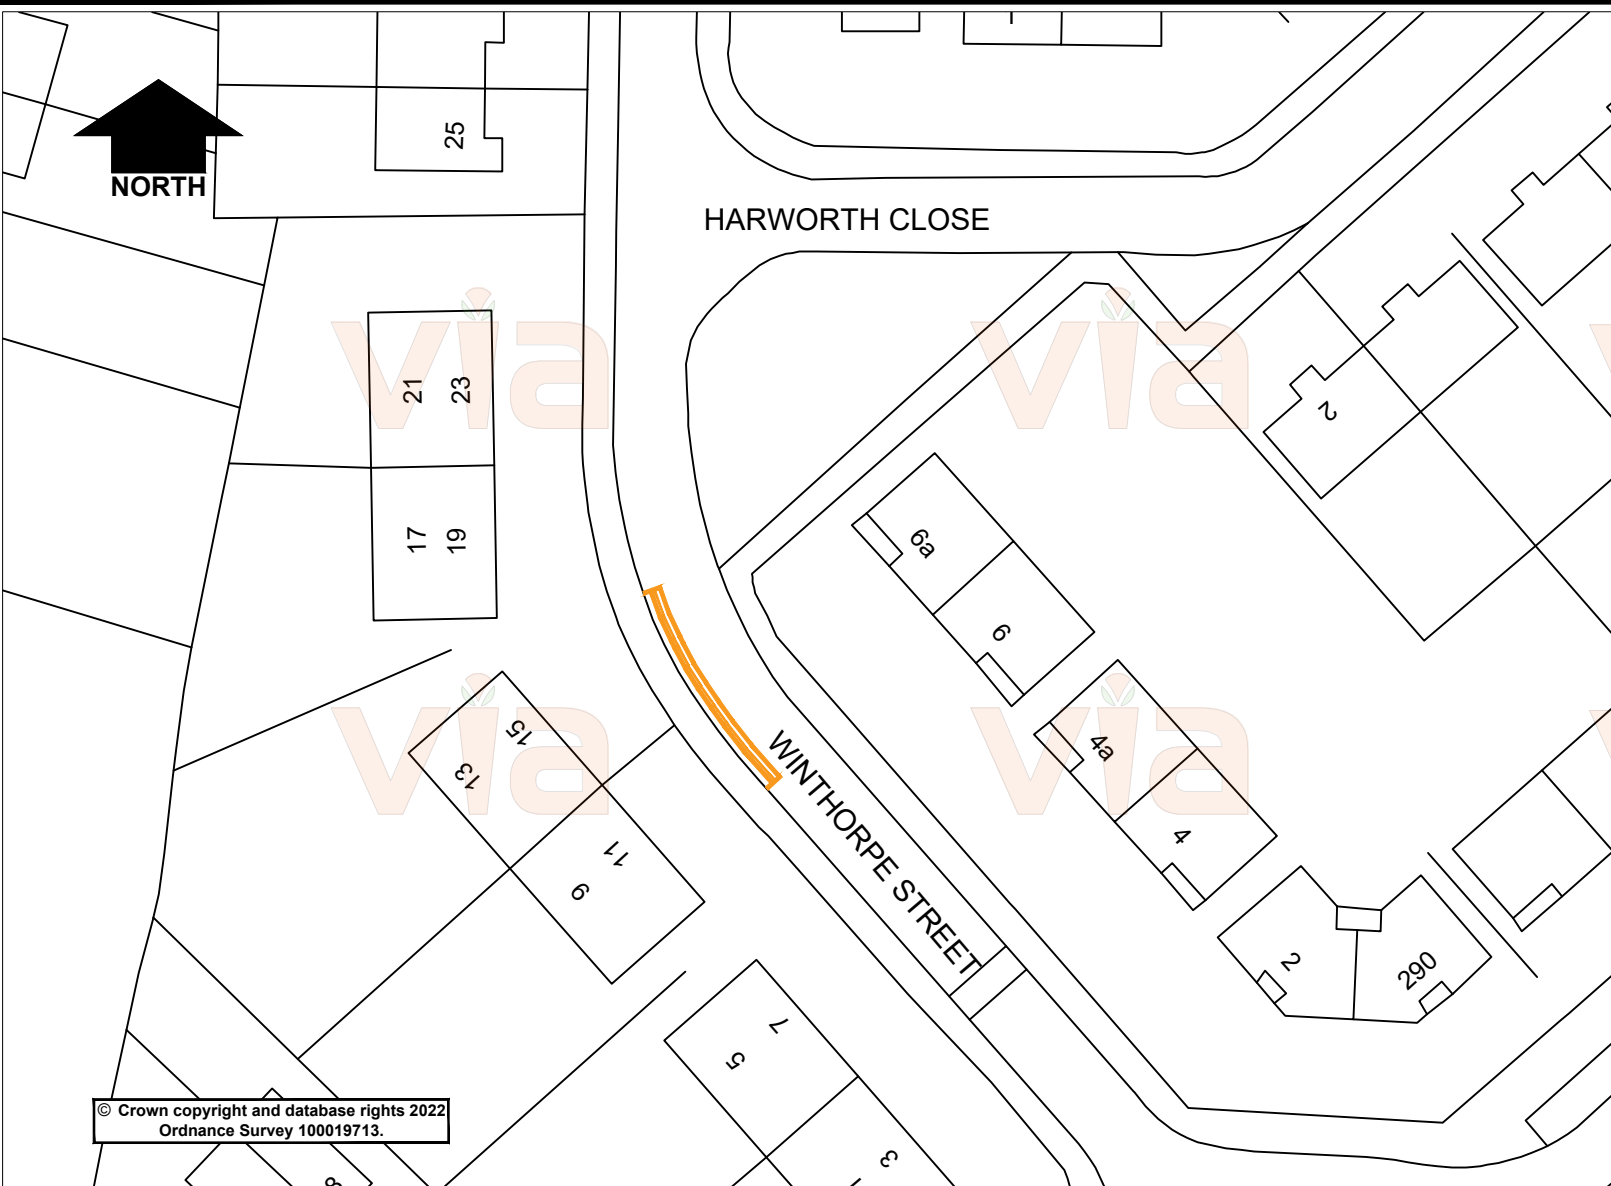

KEY

Proposed Double Yellow Lines
(No Waiting at Any Time)

© Crown copyright and database rights 2022
Ordnance Survey 100019713.

in partnership with

www.viaem.co.uk Tel 0115 804 2100

Bilsthorpe Depot, Bilsthorpe Business Park, Bilsthorpe,
Nottinghamshire, NG22 8ST

Project		Winthorpe Street, Mansfield			Rev.	Description	Drawn	Ch'kd	Auth	Date
Status	Project No.	TRO 2253					JW			Sept 2022
Drawing Title		Proposed Double Yellow Lines- Advert					SLW			Sept 2022
Drawing No.		H/JW/4037/01					MN			
					Rev.		0			Scale 1:500 @A4