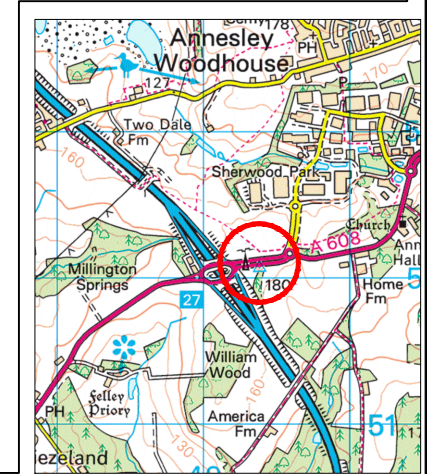

Proposed 1 hour parking
No return within 1 hour
Mon - Sat 8 am to 6 pm

Path (up)

A 608 MANSFIELD ROAD

Lay-by

Lay-by

To M1 roundabout J 27

Proposed 1 hour parking
No return within 1 hour
Mon - Sat 8 am to 6 pm

© Crown copyright and database rights 2020
Ordnance Survey 100019713.

A608 Mansfield Road, Annesley

in partnership with

www.viaem.co.uk Tel 0115 804 2100
Bilthorpe Depot, Bilthorpe Business Park, Bilthorpe,
Nottinghamshire, NG22 8ST

Project	A608 Mansfield Road, Annesley				Drawn	SLW	Date	July 2020
Status	Advert	Project No.	TP2050219 TRO 4259		Ch'kd	MN	Date	July 2020
Drawing Title	Proposed 1 hour parking Mon - Sat 8am - 6 pm				Auth	HRN	Traced	
Drawing No.	H/SLW/3465/01				Rev.	0	Scale	1:500 @A4