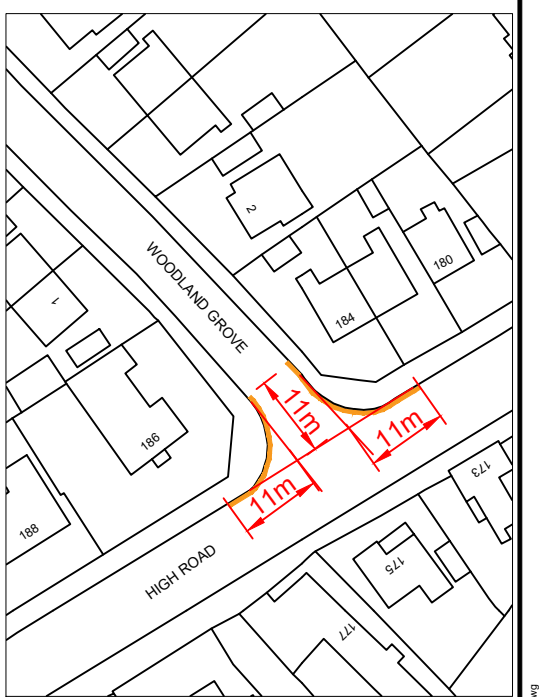

**KEY**

Proposed No Waiting At Any Time  
(Double Yellow Lines)

Proposed No Waiting Mon to Fri 8.30  
am - 4.30 pm (Single Yellow Line)

Rev.	Description	Drawn	Ch'kd	Auth	Date
Project: High Road area, Chilwell					
Status: Advert		Project No: TRO 5279			
Drawing Title: Proposed Waiting Restrictions - Advert plan					
Scale: 1:1000 @A3		Drawn: SLW	Date: July '20		
		Ch'kd: MN	Date: July '20		
		Auth: HN	Traced:		
Drawing No: H/SLW/3277/01					Rev: 0

in partnership with

**via** **Nottinghamshire County Council**

www.viaem.co.uk Tel 0115 804 2100  
Bilthorpe Depot, Bilthorpe Business Park, Bilthorpe, Nottinghamshire, NG22 8ST

© Crown copyright and database rights 2020  
Ordnance Survey 100019713