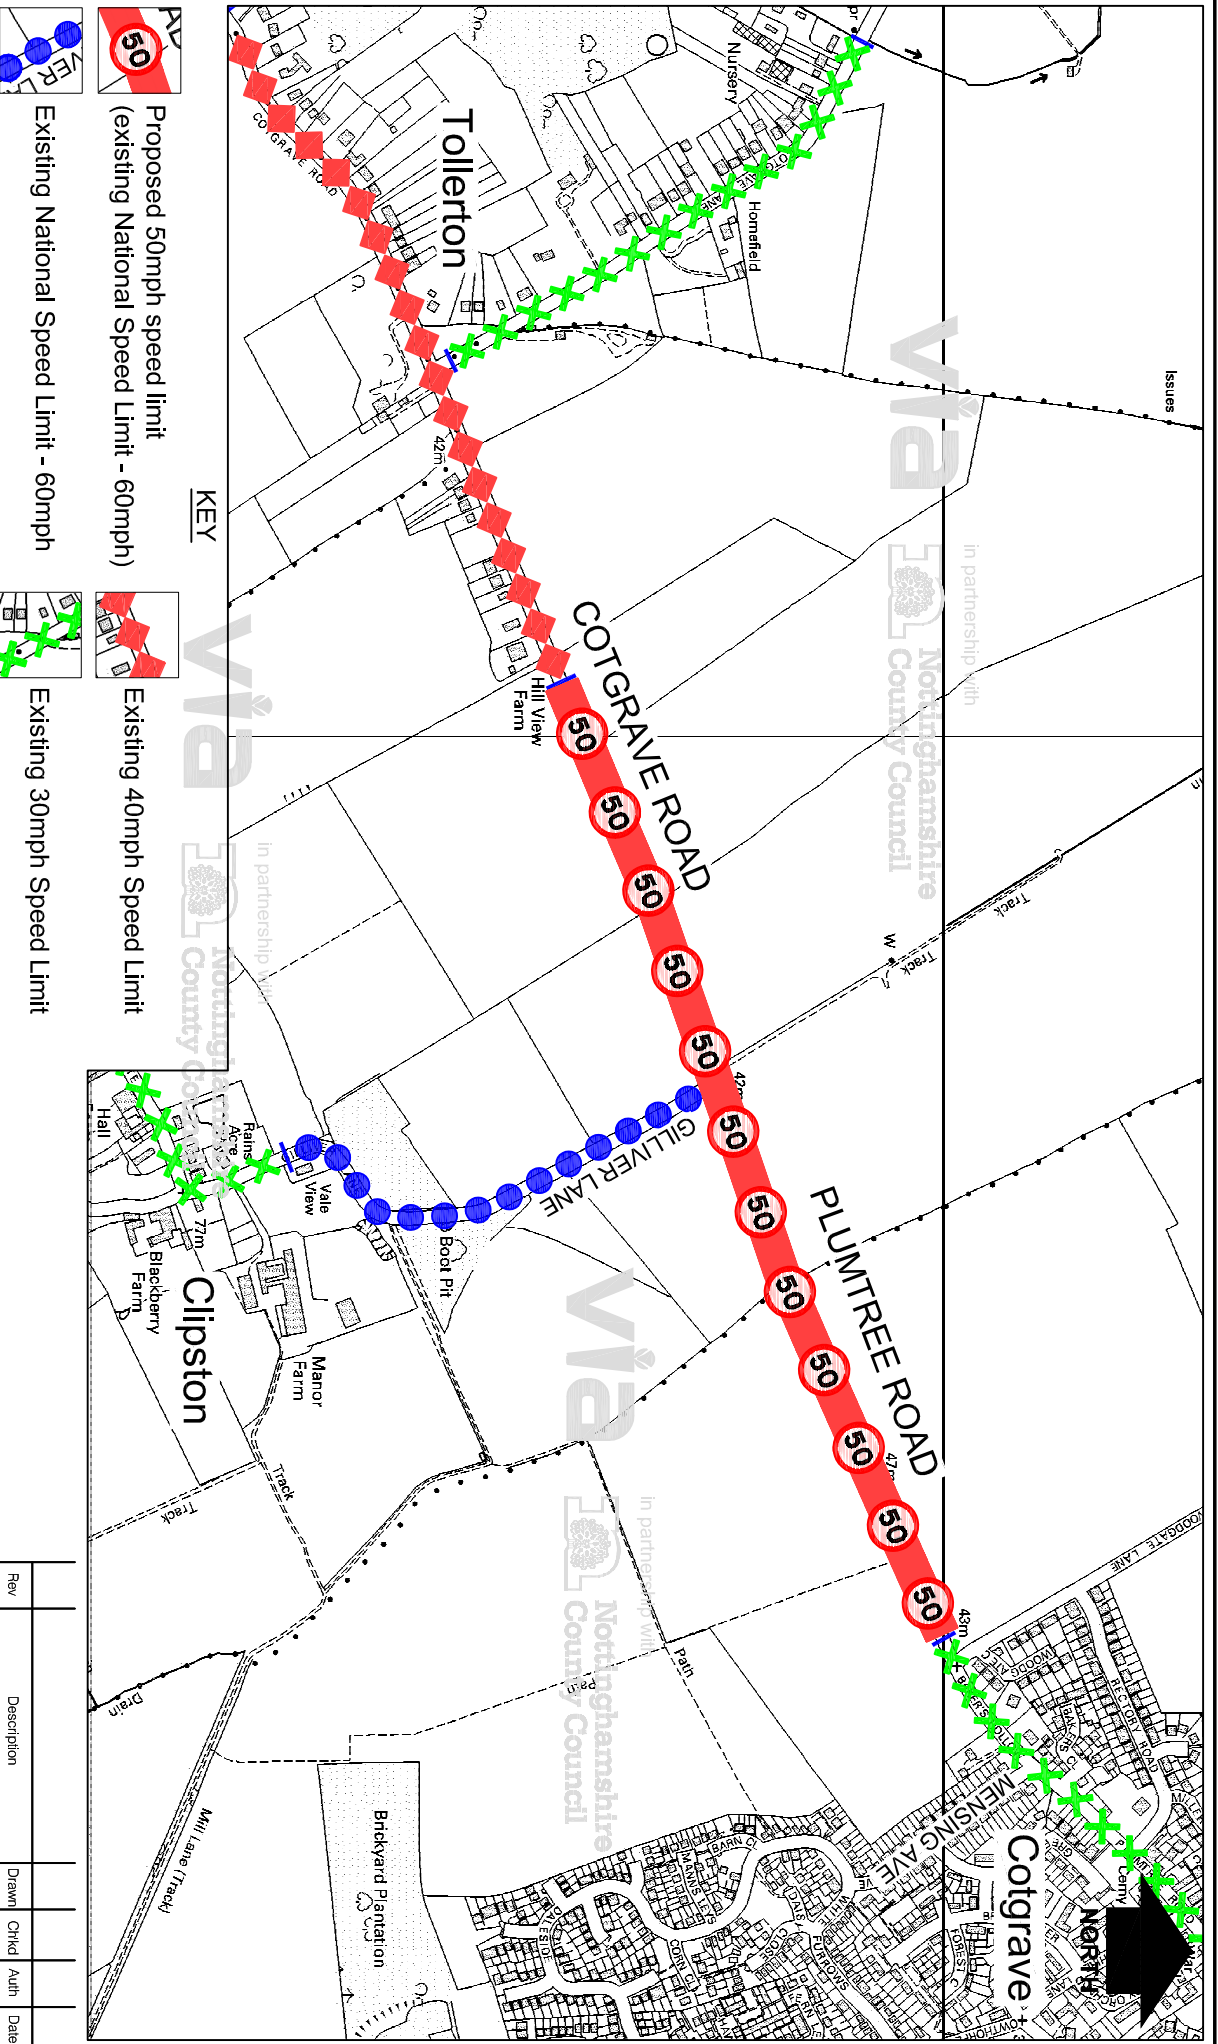

Issues

Proposed 50mph speed limit
(existing National Speed Limit - 60mph)

Existing National Speed Limit - 60mph

Existing 40mph Speed Limit

Existing 30mph Speed Limit

KEY

in partnership with
**Nottinghamshire
County Council**

Status: Project No. HW20381

Title
Proposed 50mph Speed Limit Plan

Drawing No. H/JAB/2792/01

Rev	Description	Drawn	Date
		J.A.B.	Jun. 18

Rev	Description	Drawn	Date
		J.A.B.	Jun. 18
		H.N.	Oct. 18

Rev	Description	Drawn	Date
		J.A.B.	Jun. 18
		H.N.	Oct. 18
		N.T.S.	Scale