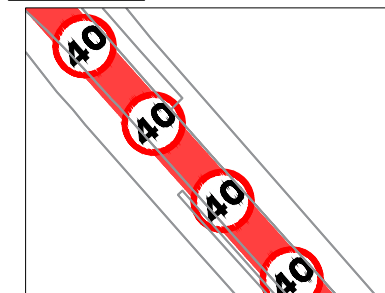

KEY

Proposed 40mph Speed Limit

Existing 40mph Speed Limit

Existing National Speed Limit (60mph)

© Crown copyright and database rights 2024
Ordnance Survey 100019713.

Rev.	Description	Drawn	Ch'kd	Auth	Date
Project					
A606 Melton Road, Hickling Pastures					
Status		Project No.			
Advert		TRO 8391			
Drawing Title					
Proposed 40 mph Speed Limit - Advert Plan					
Scale		Drawn		Date	
N.T.S.		SLW		Nov '24	
		Ch'kd		Date	
		JW		Nov '24	
		Auth		Traced	
		MN			
Drawing No.				Rev.	
H/SLW/4784/01				0	