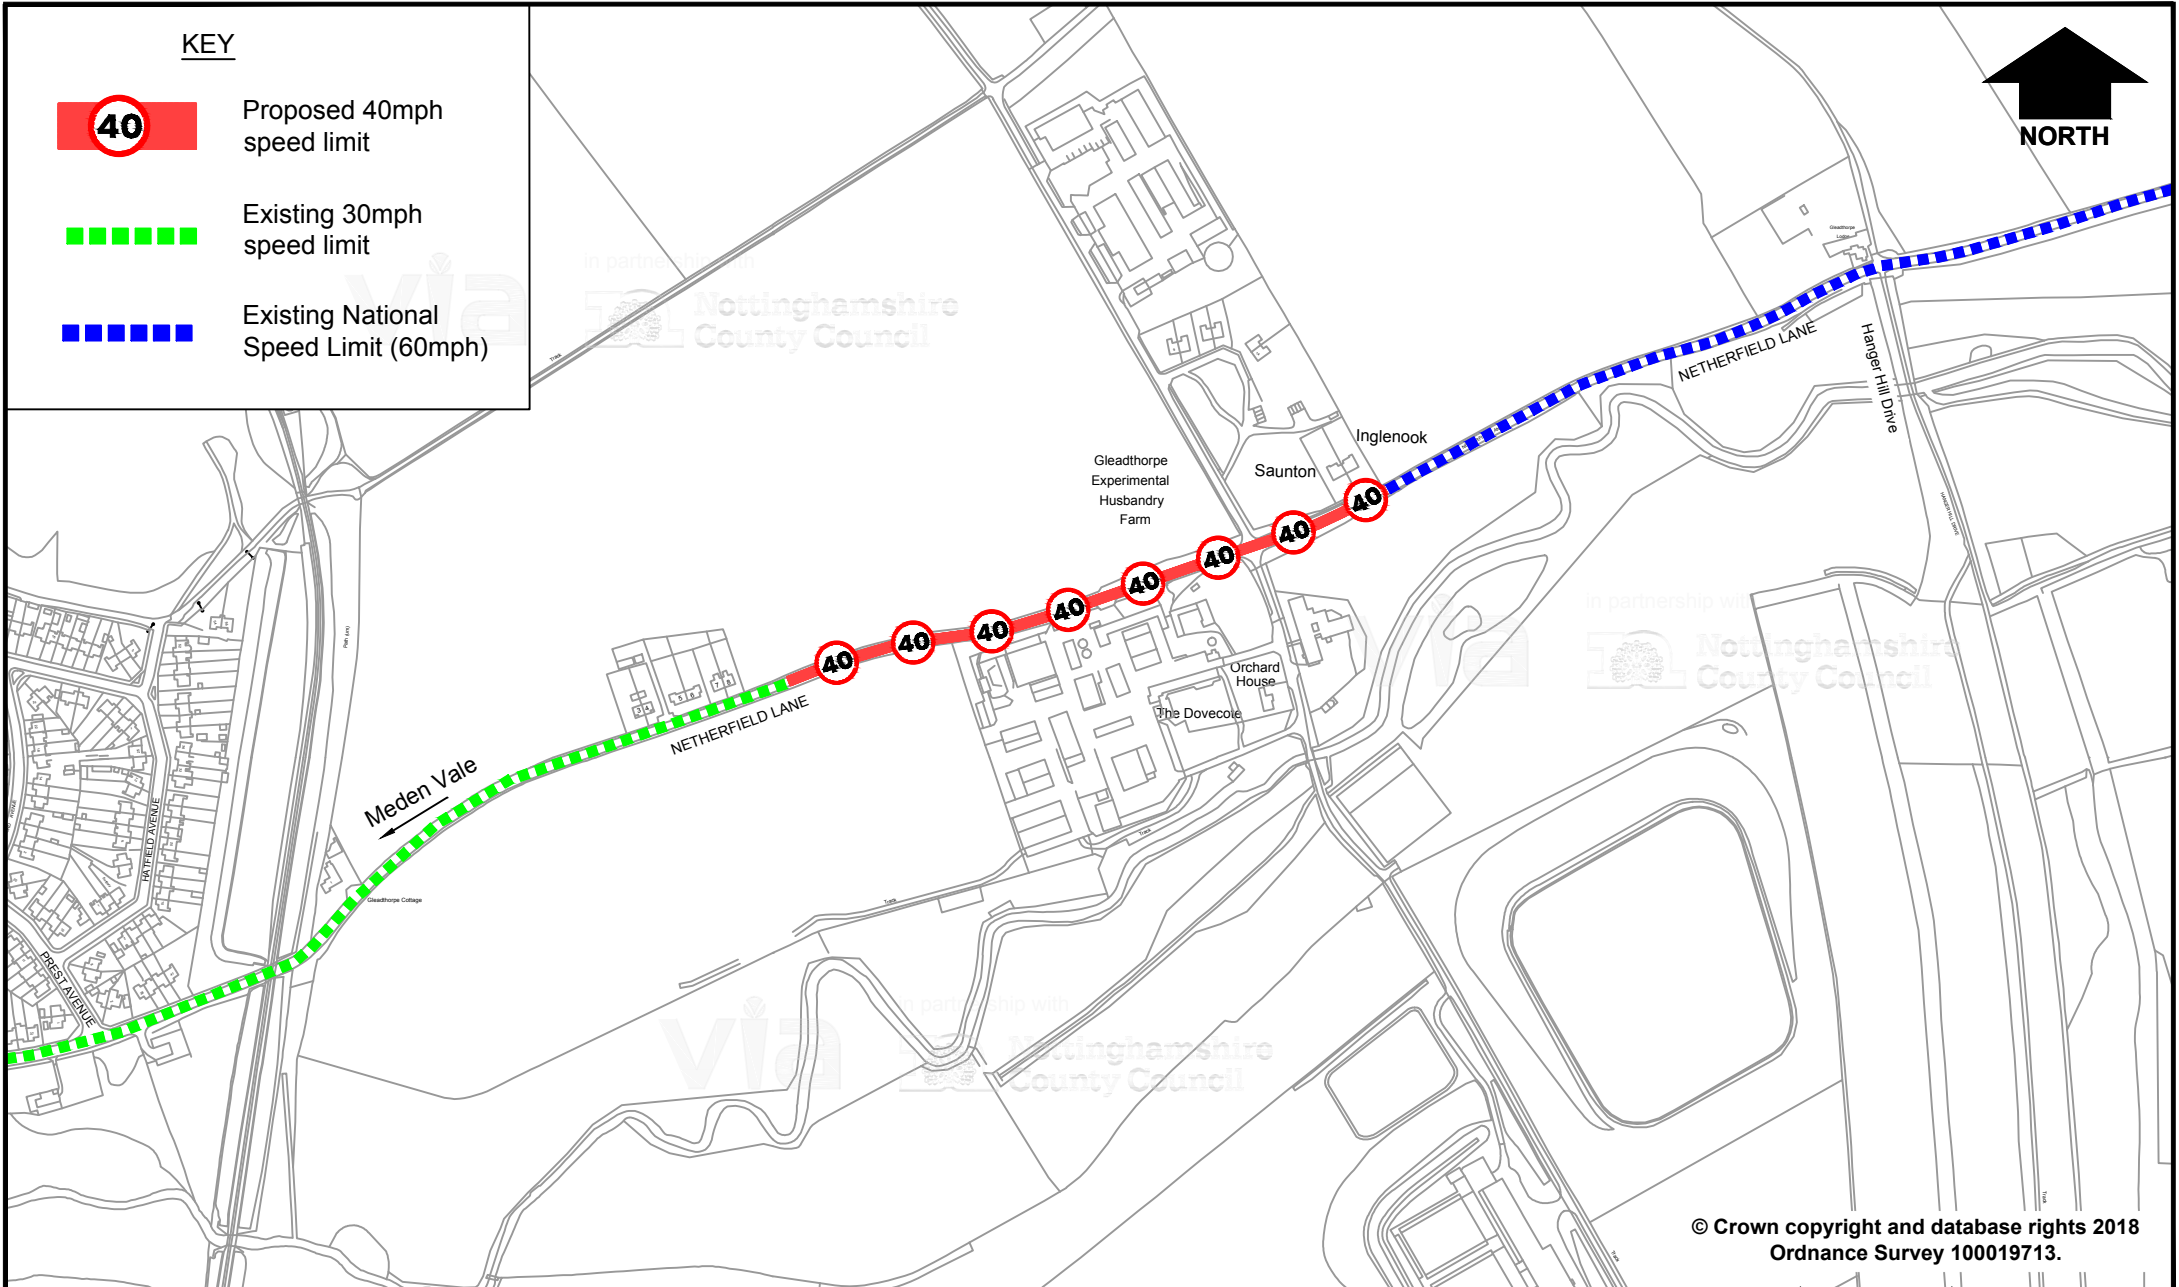

KEY

Proposed 40mph speed limit

Existing 30mph speed limit

Existing National Speed Limit (60mph)

© Crown copyright and database rights 2018
Ordnance Survey 100019713.

in partnership with

**Nottinghamshire
County Council**

www.viaem.co.uk Tel 0115 8042100

Bilsthorpe Depot, Bilsthorpe Business Park, Bilsthorpe,
Nottinghamshire NG22 8ST

Project		Netherfield Lane Meden Vale		Drawn	Date
Status		Project No.		JMR	Jun '18
Advert		HW 20164		HN	Jun '18
Title		Proposed 40mph Speed Limit Order		Auth	Traced
Drawing No.		H/JMR/2771/01		Rev	Scale
					1:5000